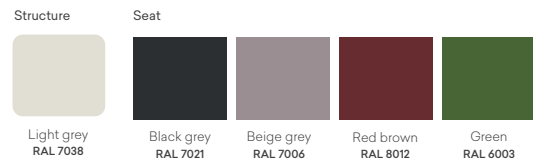

Gimlet Jorge Pensi

ENG Gimlet is the result of the painstaking formal and ergonomic work carried out by Jorge Pensi. A chair designed to add great comfort and character to the furniture of public spaces, offices, hotels and restaurants as well as the home.

ESP Gimlet es el resultado de un trabajo formal y ergonómico preciso realizado por Jorge Pensi. Una silla diseñada para aportar un gran confort y carácter a equipamientos colectivos, oficinas, espacios de restauración, y también al hogar.

CAT Gimlet és el resultat d'un precís treball formal i ergonòmic realitzat per Jorge Pensi. Una cadira dissenyada per aportar un gran confort i caràcter a equipaments de col·lectivitats, oficines, espais de restauració i també a la llar.

FRA Gimlet est le résultat d'un travail formel et ergonomique précis, réalisé par Jorge Pensi. Une chaise conçue pour apporter un grand confort et un caractère personnel à des équipements de collectivités, des bureaux, des espaces de restauration ainsi que pour la maison.

DE Gimlet ist das Ergebnis einer präzisen formalen und ergonomischen Arbeit von Jorge Pensi. Ein Stuhl, der Einrichtungen in Gemeinschaftsräumen, Büros, Restaurantbereichen und auch zuhause einen hohen Komfort und starken Charakter verleiht.