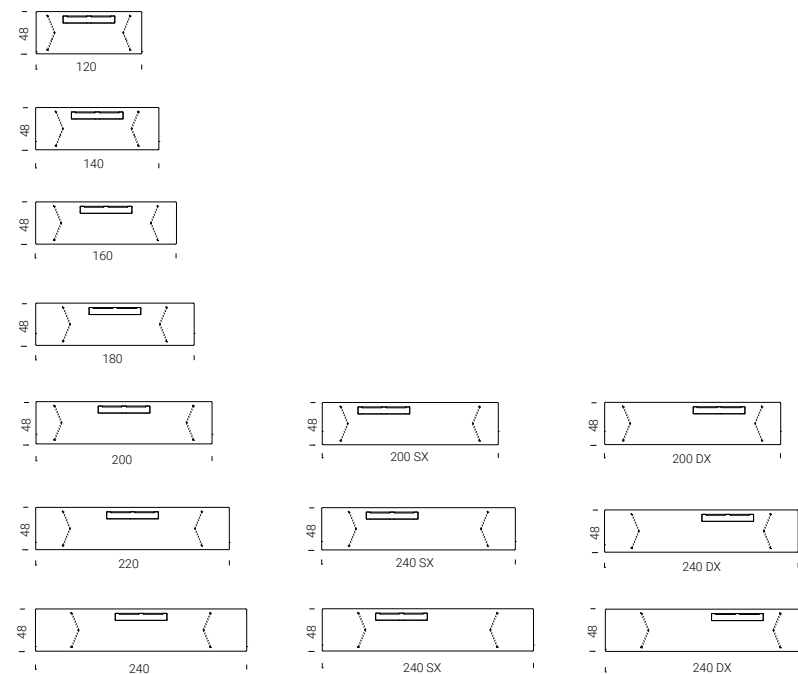

dimensioni / dimensions

panca porta TV / bench TV support / banc TV / Fernsehbank / banco de TV