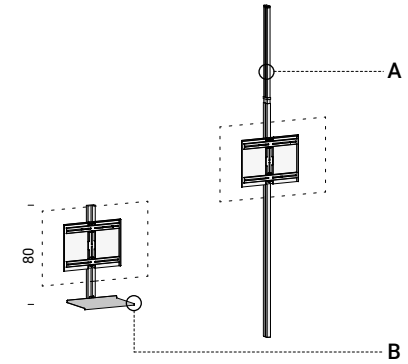

system
SY55

collection info
pg. 278