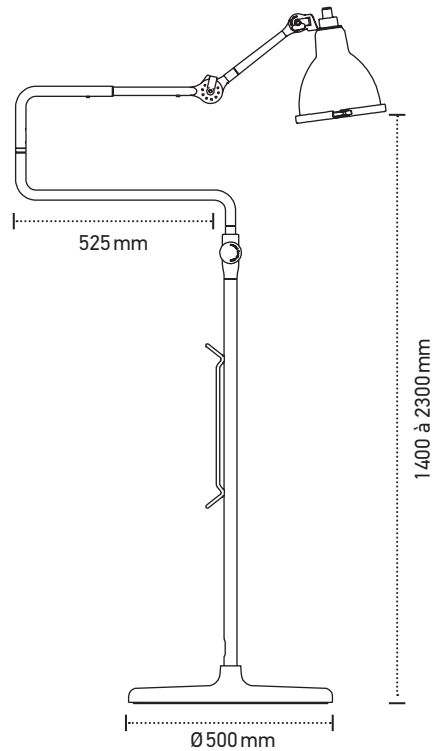

TECHNICAL SHEET / FICHE TECHNIQUE

LAMPE GRAS N°411 XL OUTDOOR SEASIDE