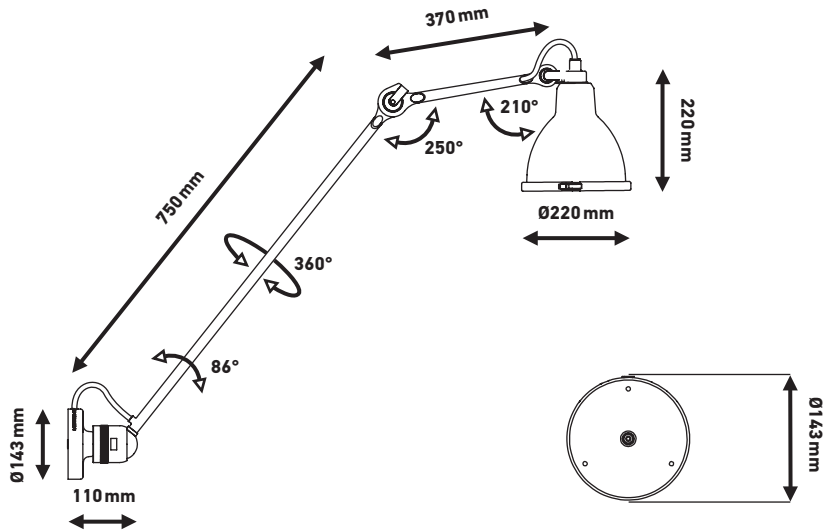

TECHNICAL SHEET / FICHE TECHNIQUE

LAMPE GRAS N°304 XL 75 SEA OUTDOOR