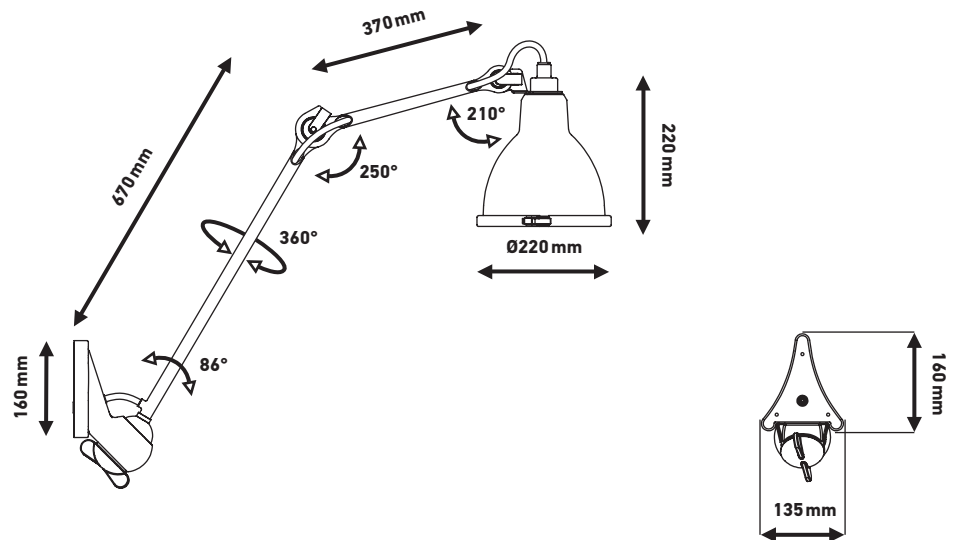

TECHNICAL SHEET / FICHE TECHNIQUE

LAMPE GRAS N°222 XL SEA OUTDOOR