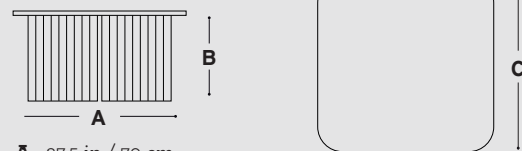

Plec

Dimensions:

LARGE

A - 45.3 in / 115 cm

B - 11.8 in / 30 cm

C - 23.5 in / 60 cm

Weight: 52.5 lb / 23,8 kg

MEDIUM

A - 27.5 in / 70 cm

B - 14 in / 35,6 cm

C - 27.5 in / 70 cm

Weight: 52.5 lb / 23,8 kg

SMALL

A - 14.8 in / 37,5 cm

B - 18 in / 45,5 cm

C - 14.8 in / 37,5 cm