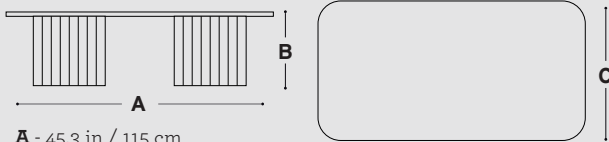

Plec

Dimensions:

LARGE

A - 45.3 in / 115 cm

B - 11.8 in / 30 cm

C - 23.5 in / 60 cm

Weight: 52.5 lb / 23,8 kg

MEDIUM

A - 27.5 in / 70 cm

B - 14 in / 35,6 cm

C - 27.5 in / 70 cm

Weight: 52.5 lb / 23,8 kg

SMALL

A - 14.8 in / 37,5 cm

B - 18 in / 45,5 cm

C - 14.8 in / 37,5 cm