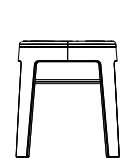

STRUCTURE:

Wooden Seat Options

Technical info

45 cm 17.7 in

38 cm 15 in

45 cm 17.7 in

38 cm 15 in

45 cm 17.7 in

38 cm 15 in

Low

45 cm 17.7 in

57 cm 24.5 in

65 cm 25.6 in

77 cm 30 in

75 cm 29.5 in

88 cm 35 in

WEIGHT

Low: 13.2 lb / 6 kg
 Low with backrest: 14.5 lb / 6,6 kg
 Counter: 17.9 lb / 8,1 kg
 Counter with backrest: 19 lb / 8,7 kg
 Bar: 19.6 lb / 8,9 kg
 Bar with backrest: 20.9 lb / 9,5 kg

MATERIALS

Structure: Steel with cataphoretic coating process with polyester paint. Stainless steel for the inox finish.