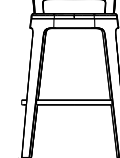

STRUCTURE:

Wooden Seat Options

Technical info

45 cm 17.7 in

38 cm 15 in

45 cm 17.7 in

38 cm 15 in

45 cm 17.7 in

38 cm 15 in

Low

45 cm 17.7 in

57 cm 24.5 in

65 cm 25.6 in

77 cm 30 in

75 cm 29.5 in

88 cm 35 in

WEIGHT

Low: 13.2 lb / 6 kg
 Low with backrest: 14.5 lb / 6,6 kg
 Counter: 17.9 lb / 8,1 kg
 Counter with backrest: 19 lb / 8,7 kg
 Bar: 19.6 lb / 8,9 kg
 Bar with backrest: 20.9 lb / 9,5 kg

MATERIALS

Structure: Steel with cataphoretic coating process with polyester paint. Stainless steel for the inox finish.