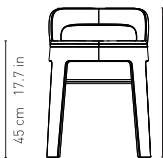

STRUCTURE:

Wooden Seat Options

Technical info

45 cm 17.7 in

38 cm 15 in

45 cm 17.7 in

38 cm 15 in

45 cm 17.7 in

38 cm 15 in

Low

45 cm 17.7 in

57 cm 24.5 in

65 cm 25.6 in

77 cm 30 in

75 cm 29.5 in

88 cm 35 in

WEIGHT

Low: 13.2 lb / 6 kg
 Low with backrest: 14.5 lb / 6,6 kg
 Counter: 17.9 lb / 8,1 kg
 Counter with backrest: 19 lb / 8,7 kg
 Bar: 19.6 lb / 8,9 kg
 Bar with backrest: 20.9 lb / 9,5 kg

MATERIALS

Structure: Steel with cataphoretic coating process with polyester paint. Stainless steel for the inox finish.