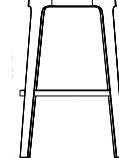

STRUCTURE:

Wooden Seat Options

Technical info

45 cm 17.7 in

38 cm 15 in

45 cm 17.7 in

38 cm 15 in

45 cm 17.7 in

38 cm 15 in

Low

45 cm 17.7 in

57 cm 24.5 in

65 cm 25.6 in

77 cm 30 in

75 cm 29.5 in

88 cm 35 in

WEIGHT

Low: 13.2 lb / 6 kg
 Low with backrest: 14.5 lb / 6,6 kg
 Counter: 17.9 lb / 8,1 kg
 Counter with backrest: 19 lb / 8,7 kg
 Bar: 19.6 lb / 8,9 kg
 Bar with backrest: 20.9 lb / 9,5 kg

MATERIALS

Structure: Steel with cataphoretic coating process with polyester paint. Stainless steel for the inox finish.