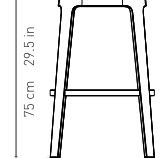

STRUCTURE:

Wooden Seat Options

Technical info

45 cm 17.7 in

38 cm 15 in

45 cm 17.7 in

38 cm 15 in

45 cm 17.7 in

38 cm 15 in

Low

45 cm 17.7 in

57 cm 24.5 in

65 cm 25.6 in

77 cm 30 in

75 cm 29.5 in

88 cm 35 in

WEIGHT

Low: 13.2 lb / 6 kg
 Low with backrest: 14.5 lb / 6,6 kg
 Counter: 17.9 lb / 8,1 kg
 Counter with backrest: 19 lb / 8,7 kg
 Bar: 19.6 lb / 8,9 kg
 Bar with backrest: 20.9 lb / 9,5 kg

MATERIALS

Structure: Steel with cataphoretic coating process with polyester paint. Stainless steel for the inox finish.