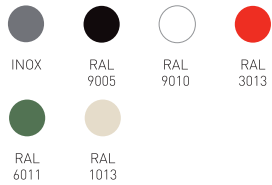

Finishes

STRUCTURE: