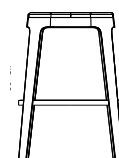

STRUCTURE:

Wooden Seat Options

Technical info

45 cm 17.7 in

38 cm 15 in

45 cm 17.7 in

38 cm 15 in

45 cm 17.7 in

38 cm 15 in

Low

45 cm 17.7 in

57 cm 24.5 in

65 cm 25.6 in

77 cm 30 in

75 cm 29.5 in

88 cm 35 in

WEIGHT

Low: 13.2 lb / 6 kg
 Low with backrest: 14.5 lb / 6,6 kg
 Counter: 17.9 lb / 8,1 kg
 Counter with backrest: 19 lb / 8,7 kg
 Bar: 19.6 lb / 8,9 kg
 Bar with backrest: 20.9 lb / 9,5 kg

MATERIALS

Structure: Steel with cataphoretic coating process with polyester paint. Stainless steel for the inox finish.