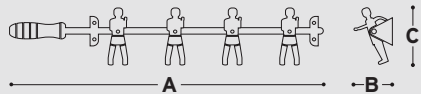

Supplied in packaging which makes it a very original present.

There are 10 standard players but you can customise it as you want: sex, skin colour, hair colour and teams.

“Boys or girls? Black or white? Mixed team? Or your own special team colours? Make your unique Wall Champions”

Wall Champions

Dimensions:

WCH 4

A - 26 in / 67 cm B - 4 in / 10 cm C - 5 in / 13 cm

WCH1

A - 2 in / 6 cm B - 4 in / 10 cm C - 5 in / 13 cm

Weight:

WCH4: 4.5 lb / 2 kg WCH1: 0.7 lb / 0.3 kg

Gross dimensions:

WCH4: 27 x 4 x 6 in / 69 x 10 x 15 cm
WCH1: 4 x 4 x 6 in / 10 x 10 x 15 cm

Gross weight:

WCH4: 4.5 lb / 2 kg
WCH1: 0.7 lb / 0.3 kg

Materials:

ROD: Satin finish steel + wooden grip
PLAYERS: Cast aluminium