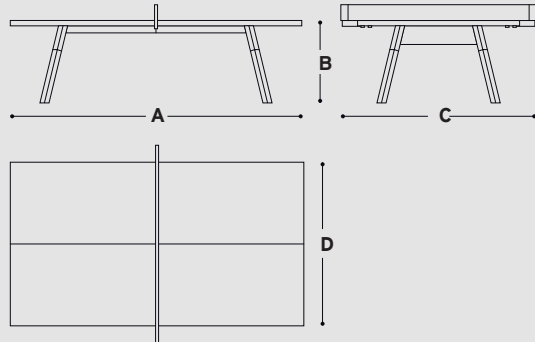

You&Me STANDARD

Dimensions:

A - 108 in / 274 cm

B - 30 in / 76 cm

C - 72 in / 184 cm

D - 60 in / 152,5 cm

Weight:

231.5 lb / 105 kg

Gross dimensions:

67 x 60 x 21.6 in /
172 x 152 x 55 cm
(pallet included)

Gross weight:

308.6 lb / 140 kg
(pallet included)

Materials:

STRUCTURE: Steel with cathophoretic coating process with polyester paint

TOP: HPL or walnut

LEGS: Iroko wood

NET: Coated polyester fabric

Accessories:

- Balls (6 units set): INCLUDED
- Paddles (2 units set): INCLUDED
- Protective PVC cover: NOT INCLUDED
- Flooring anchoring set: NOT INCLUDED