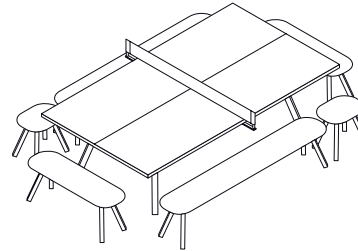

50 Stool

Gross dimensions: 21,6 x 18,9 x 6 in / 55 x 48 x 15 cm

Gross weight: 17,8 lb / 8,1 kg

Materials:

STRUCTURE: Steel with cathaphoretic coating process with polyester paint

SEAT: Iroko wood

CUSHIONS UPHOLSTERY:

WHITE

DARK TAUPE

You&Me SETS

The table and bench in the You and Me collection come in different size combinations to suit customer taste and available space.

Here are a few ideas to help to create a customized set.

You&Me collection

STANDARD TABLE

Set 1/S
2 x 220 bench
2 x 120 bench
2 x 50 bench

Set 2/S
6 x 220 bench

220 TABLE

Set 1/220
2 x 220 bench
2 x 120 bench

Set 2/220
2 x 220 bench
4 x 50 bench

180 TABLE