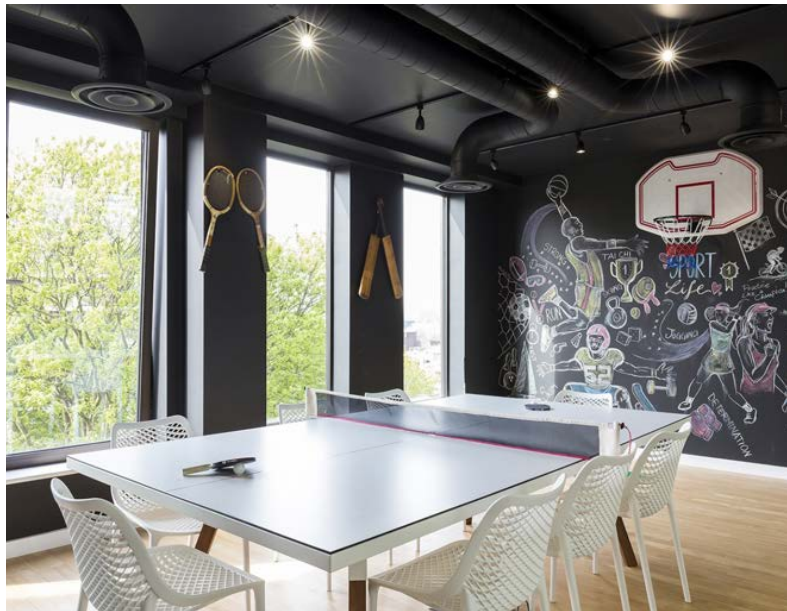

- houzz headquarter (london) -