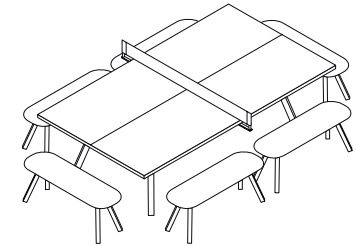

50 Stool

Gross dimensions: 21,6 x 18,9 x 6 in / 55 x 48 x 15 cm

Gross weight: 17,8 lb / 8,1 kg

Materials:

STRUCTURE: Steel with cathaphoretic coating process with polyester paint

SEAT: Iroko wood

CUSHIONS UPHOLSTERY:

WHITE

DARK TAUPE

You&Me SETS

The table and bench in the You and Me collection come in different size combinations to suit customer taste and available space.

Here are a few ideas to help to create a customized set.

You&Me collection

STANDARD TABLE

Set 1/S
2 x 220 bench
2 x 120 bench
2 x 50 bench

Set 2/S
6 x 220 bench

220 TABLE

Set 1/220
2 x 220 bench
2 x 120 bench

Set 2/220
2 x 220 bench
4 x 50 bench

180 TABLE