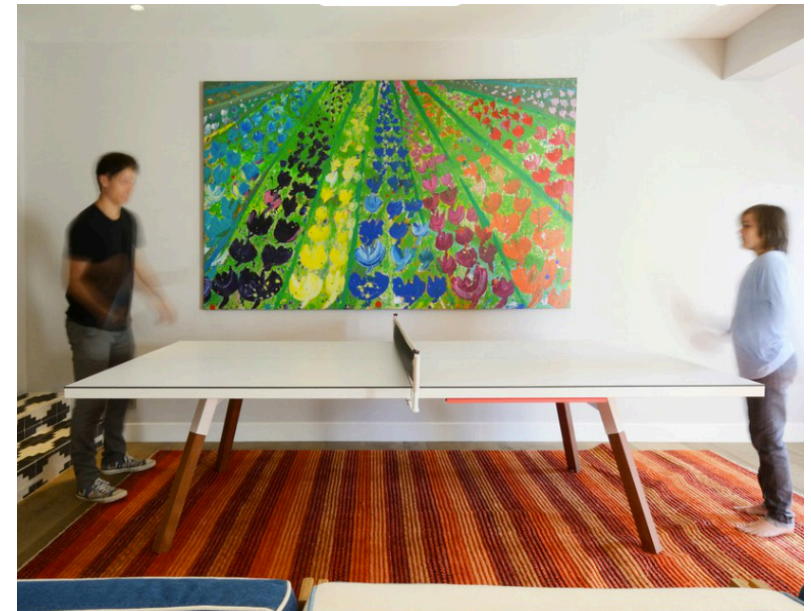

- private residence (us) -