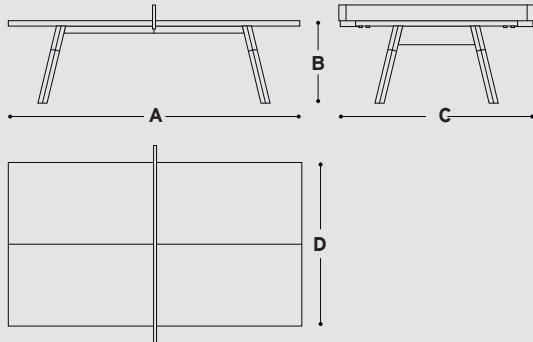

You&Me

collection

OUTDOOR INDOOR

RAL 9005 RAL 9016 WALNUT OAK

You&Me

180-SMALL

Dimensions:

A - 70.9 in / 180 cm
B - 30 in / 76 cm

C - 39.4 in / 100 cm
D - 52 in / 132 cm

Weight:

121 lb / 55 kg

Gross dimensions:

76.3 x 46 x 21.1 in /
 194 x 117 x 54 cm
 (pallet included)

Gross weight:

182.5 lb / 90 kg
 (pallet included)

Materials: