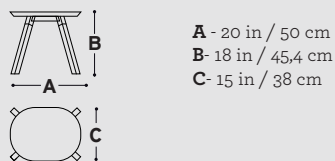

D - 60 in / 152,5 cm

Weight:

231.5 lb / 105 kg

Gross dimensions:

67 x 60 x 21.6 in /
172 x 152 x 55 cm
(pallet included)

Gross weight:

308.6 lb / 140 kg
(pallet included)

Materials:

C - 39.4 in / 100 cm
D - 52 in / 132 cm

Weight:

121 lb / 55 kg

Gross dimensions:

76.3 x 46 x 21.1 in /
 194 x 117 x 54 cm
 (pallet included)

Gross weight:

182.5 lb / 90 kg
 (pallet included)

Materials:

Gross weight: 92,6 lb / 42 kg

180 Bench

Gross dimensions: 75 x 18,9 x 6 in / 191 x 48 x 15 cm

Gross weight: 50,7 lb / 23 kg

120 Bench

Gross dimensions: 51,5 x 18,9 x 6 in / 131 x 48 x 15 cm

Gross weight: 38,1 lb / 17,3 kg

50 Stool

Gross dimensions: 21,6 x 18,9 x 6 in / 55 x 48 x 15 cm

Gross weight: 17,8 lb / 8,1 kg

Materials:

STRUCTURE: Steel with cathaphoretic coating process with polyester paint

SEAT: Iroko wood

CUSHIONS UPHOLSTERY: