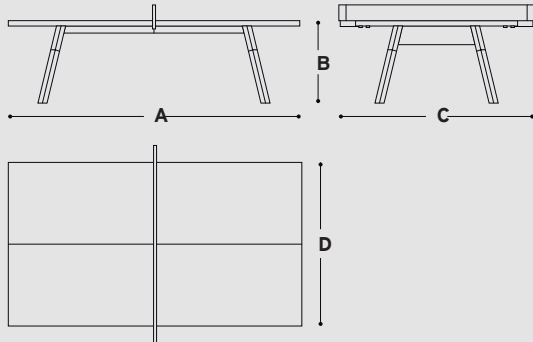

You&Me

220-MEDIUM

Dimensions:

A - 86.6 in / 220 cm
B - 30 in / 76 cm

C - 60 in / 152 cm
D - 47 in / 120 cm

Weight:

165 lb / 75 kg

Gross dimensions:

92 x 52.7 x 19.6 in /
234 x 134 x 50 cm
(pallet included)

Gross weight:

231.5 lb / 105 kg
(pallet included)

Materials:

STRUCTURE: Steel with cathophoretic coating process with polyester paint

TOP: HPL or walnut

LEGS: Iroko wood

NET: Coated polyester fabric

Accessories:

- Balls (6 units set): INCLUDED
- Paddles (2 units set): INCLUDED
- Protective PVC cover: NOT INCLUDED
- Flooring anchoring set: NOT INCLUDED