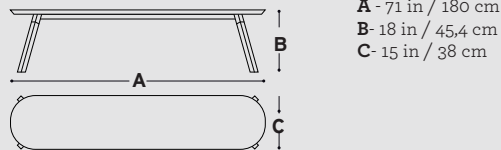

D - 60 in / 152,5 cm

Weight:

231.5 lb / 105 kg

Gross dimensions:

67 x 60 x 21.6 in /
172 x 152 x 55 cm
(pallet included)

Gross weight:

308.6 lb / 140 kg
(pallet included)

Materials:

C - 39.4 in / 100 cm
D - 52 in / 132 cm

Weight:

121 lb / 55 kg

Gross dimensions:

76.3 x 46 x 21.1 in /
 194 x 117 x 54 cm
 (pallet included)

Gross weight:

182.5 lb / 90 kg
 (pallet included)

Materials:

You&Me

collection

☀️ OUTDOOR 🏠 INDOOR

● RAL 9005 ○ RAL 9016 ● WALNUT ● OAK

You&Me BENCHES

Dimensions:

220 Bench

Gross dimensions: 91 x 18,9 x 11,8 in / 231 x 48 x 30 cm

Gross weight: 92,6 lb / 42 kg

180 Bench

Gross dimensions: 75 x 18,9 x 6 in / 191 x 48 x 15 cm

Gross weight: 50,7 lb / 23 kg

120 Bench

Gross dimensions: 51,5 x 18,9 x 6 in / 131 x 48 x 15 cm

Gross weight: 38,1 lb / 17,3 kg