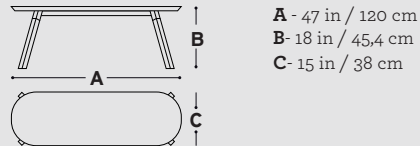

D - 60 in / 152,5 cm

Weight:

231.5 lb / 105 kg

Gross dimensions:

67 x 60 x 21.6 in /
172 x 152 x 55 cm
(pallet included)

Gross weight:

308.6 lb / 140 kg
(pallet included)

Materials:

C - 39.4 in / 100 cm
D - 52 in / 132 cm

Weight:

121 lb / 55 kg

Gross dimensions:

76.3 x 46 x 21.1 in /
 194 x 117 x 54 cm
 (pallet included)

Gross weight:

182.5 lb / 90 kg
 (pallet included)

Materials:

Gross weight: 92,6 lb / 42 kg

180 Bench

Gross dimensions: 75 x 18,9 x 6 in / 191 x 48 x 15 cm

Gross weight: 50,7 lb / 23 kg

120 Bench

Gross dimensions: 51,5 x 18,9 x 6 in / 131 x 48 x 15 cm

Gross weight: 38,1 lb / 17,3 kg

50 Stool

Gross dimensions: 21,6 x 18,9 x 6 in / 55 x 48 x 15 cm

Gross weight: 17,8 lb / 8,1 kg

Materials:

STRUCTURE: Steel with cathaphoretic coating process with polyester paint

SEAT: Iroko wood

CUSHIONS UPHOLSTERY: