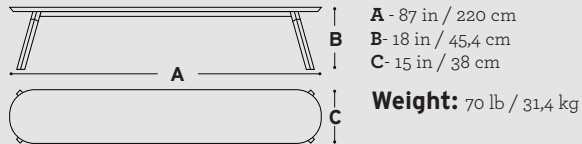

D - 60 in / 152,5 cm

Weight:

231.5 lb / 105 kg

Gross dimensions:

67 x 60 x 21.6 in /
172 x 152 x 55 cm
(pallet included)

Gross weight:

308.6 lb / 140 kg
(pallet included)

Materials:

C - 39.4 in / 100 cm
D - 52 in / 132 cm

Weight:

121 lb / 55 kg

Gross dimensions:

76.3 x 46 x 21.1 in /
 194 x 117 x 54 cm
 (pallet included)

Gross weight:

182.5 lb / 90 kg
 (pallet included)

Materials:

You&Me

collection

☀️ OUTDOOR 🏠 INDOOR

● RAL 9005 ○ RAL 9016 ● WALNUT ● OAK

You&Me BENCHES

Dimensions:

220 Bench

Gross dimensions: 91 x 18,9 x 11,8 in / 231 x 48 x 30 cm

Gross weight: 92,6 lb / 42 kg

180 Bench

Gross dimensions: 75 x 18,9 x 6 in / 191 x 48 x 15 cm

Gross weight: 50,7 lb / 23 kg

120 Bench

Gross dimensions: 51,5 x 18,9 x 6 in / 131 x 48 x 15 cm

Gross weight: 38,1 lb / 17,3 kg