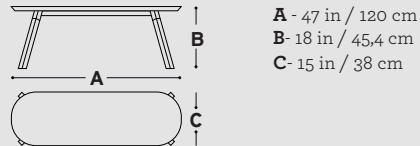

You&Me BENCHES

Dimensions:

220 Bench

Gross dimensions: 91 x 18,9 x 11,8 in / 231 x 48 x 30 cm

Gross weight: 92,6 lb / 42 kg

180 Bench

Gross dimensions: 75 x 18,9 x 6 in / 191 x 48 x 15 cm

Gross weight: 50,7 lb / 23 kg

120 Bench

Gross dimensions: 51,5 x 18,9 x 6 in / 131 x 48 x 15 cm

Gross weight: 38,1 lb / 17,3 kg

50 Stool

Gross dimensions: 21,6 x 18,9 x 6 in / 55 x 48 x 15 cm

Gross weight: 17,8 lb / 8,1 kg

Materials:

STRUCTURE: Steel with cathaphoretic coating process with polyester paint

SEAT: Iroko wood

CUSHIONS UPHOLSTERY:

- INDOOR: Uniform and Uniform Mélange from FEBRIK (68% wool, 22% polyamide and 10% polyester)
- OUTDOOR: Natté from SUNBRELLA (100% acrylic)

You&Me collection

Cushions

Indoor bench cushions

LINEN

CAVIAR

Outdoor cushions

WHITE

DARK TAUPE