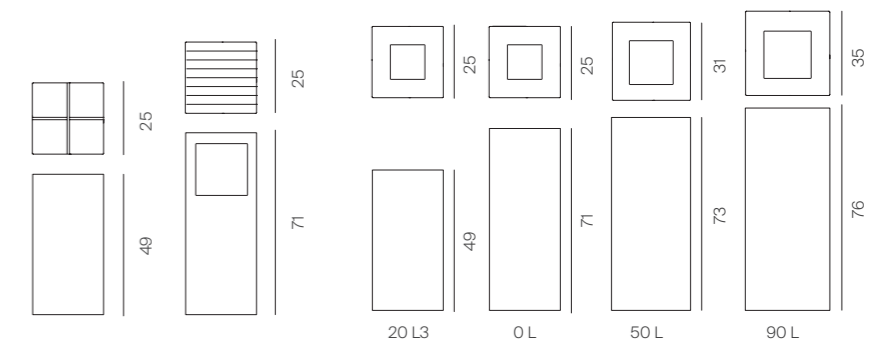

New vinyl sticker set
PVP 12€