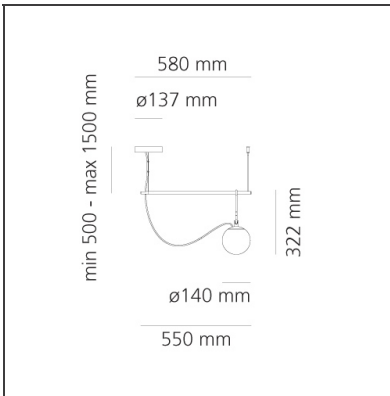

TECHNICAL DRAWINGS

FEATURES

Article Code:	1272010A	Material:	Blown glass, brushed brass
Colour:	Black/brass	Series:	Design, 2018
Installation:	Suspension		Artemide Collection
Environment:	Indoor		

DIMENSIONS

Length:	cm 55	Max Extension Length:	cm 58
Height:	cm 32.2		
Base Diameter:	cm 13.7		
Max Extension Height:	cm 150		

SOURCES NOT INCLUDED

Category:	LED
Number:	1
Watt:	5W
Type:	2
Socket:	E14
Class:	A

LUMINAIRE

Watt:	4.0W	Delivered lumens output (lm):	257lm
Voltage:	220-240V	CCT:	3000K
		Efficiency:	80%
		Efficacy:	64.31lm/W
		CRI:	0