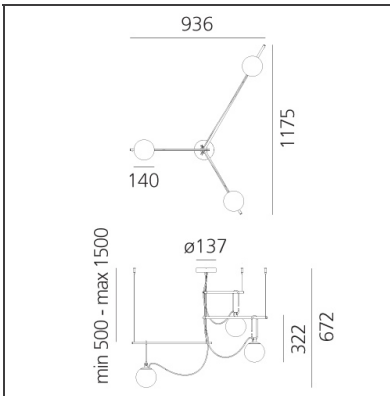

TECHNICAL DRAWINGS

FEATURES

Article Code:	1276010A	Material:	Blown glass, brushed brass
Colour:	Black/brass	Series:	Design, 2018
Installation:	Suspension		Artemide Collection
Environment:	Indoor		

DIMENSIONS

Length:	cm 55	Max Extension Length:	cm 87.5
Height:	cm 32.2		
Base Diameter:	cm 13.7		
Max Height from ceiling:	cm 150		
Max Extension Height:	cm 67.2		

SOURCES NOT INCLUDED

Category:	LED
Number:	3
Watt:	5W
Type:	2
Socket:	E14
Class:	A

LUMINAIRE

Watt:	12.0W	Delivered lumens output (lm):	772lm
Voltage:	220-240V	CCT:	3000K
		Efficiency:	80%
		Efficacy:	64.31lm/W
		CRI:	0