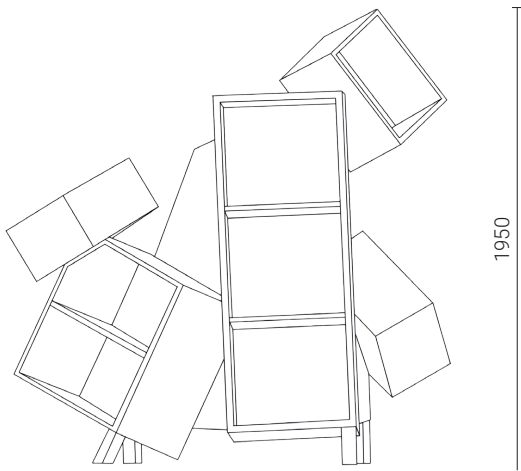

STORAGE & ACCESSORIES

Overdose Bookcase

Bram Boo

TECHNICAL SHEET

OVERDOSE SMALL BOOKCASE

851 W x 1183 D x 1040 H

OVERDOSE BIG BOOKCASE

1910 W x 1225 D x 1950 H