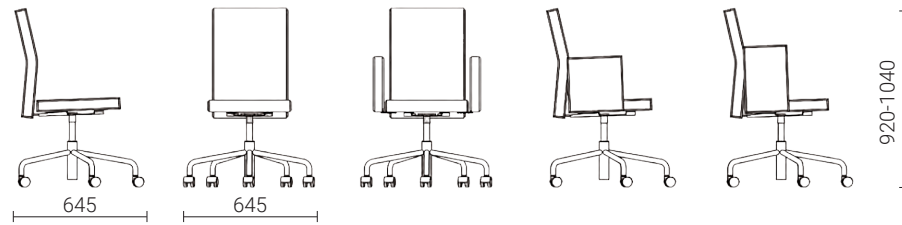

SEATING

Pub & Club

TECHNICAL SHEET

DESK CHAIR - 5-STAR BASE ON CASTORS

645 W x 645 D x 920-1040 H

VISITOR'S CHAIR - FIVE STAR BASE ON CASTORS

645 W x 645 D x 920-1040 H

VISITOR'S CHAIR - FOUR STAR BASE ON GLIDES

565 W x 596 D x 956 H

COLORS & MATERIALS

BASE

Chrome

Black Lacquer

Aluminium Color Lacquer

COLORS & MATERIALS

UPHOLSTERY