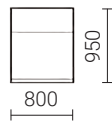

PREDESTAL

800 W x 951 D x 750 H