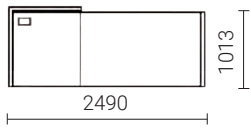

### DESK 2P. - 4P.

1890 W x 1845 D x 950 H / 1150

---

#### DESK

2490 W x 1013 D x 950 H

#### PREDESTAL

800 W x 951 D x 750 H

---