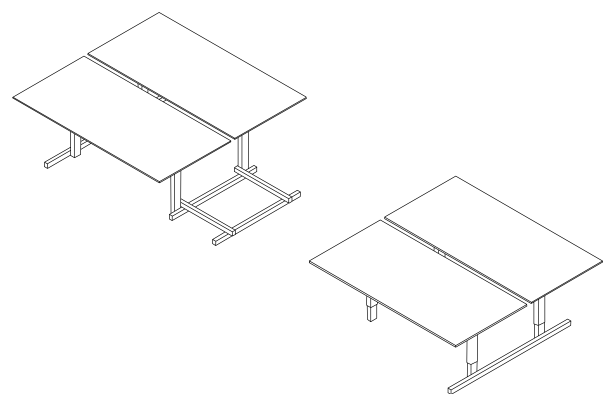

MEETING TABLE - COLLECTIVE (FIXED)

1250/1450/1650/1850 W x 1250 D x 740 H
1650/1850/2400/2600 W x 1650 D x 740 H

SINGLE BENCH - COLLECTIVE (FIXED)

1250/1450/1650/1850/2000 W x 800 D x 740 H
1850/2000 W x 900 D x 740 H

DOUBLE BENCH - COLLECTIVE (FIXED)

1650/1850/2000 W x 1650 D x 740 H
1850 W x 1850 D x 740 H
2000 W x 2000 D x 740 H

TECHNICAL SHEET

DOUBLE MODULE - COLLECTIVE (FIXED)

1650 W x 1650 D x 740 H
1850 W x 1850 D x 740 H

DOUBLE BENCH - INDIVIDUAL (HEIGHT-ADJUSTABLE)

1650 W x 800 D x 740 H
1850 W x 900 D x 740 H
-MANUALLY HEIGHT ADJUSTABLE : 650/850 H
-ELECTRONICALLY HEIGHT ADJUSTABLE : 650/1250 H

COLORS & MATERIALS

TABLE TOP