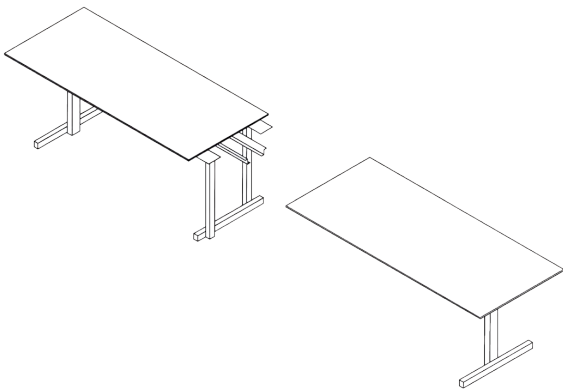

DESK SYSTEMS

grID

grID

TECHNICAL SHEET

SINGLE DESK - INDIVIDUAL

1250/1450/1650/1850/2000/2200/2400/2600 W x 800 D x 740 H
1850/2000/2200/2400/2600 W x 900 D x 740 H

-MANUALLY HEIGHT ADJUSTABLE : 650/850 H
-ELECTRONICALLY HEIGHT ADJUSTABLE : 650/1250 H

MEETING TABLE - COLLECTIVE (FIXED)

1250/1450/1650/1850 W x 1250 D x 740 H
1650/1850/2400/2600 W x 1650 D x 740 H

SINGLE BENCH - COLLECTIVE (FIXED)

1250/1450/1650/1850/2000 W x 800 D x 740 H
1850/2000 W x 900 D x 740 H

DOUBLE BENCH - COLLECTIVE (FIXED)

1650/1850/2000 W x 1650 D x 740 H
1850 W x 1850 D x 740 H
2000 W x 2000 D x 740 H

TECHNICAL SHEET

DOUBLE MODULE - COLLECTIVE (FIXED)

1650 W x 1650 D x 740 H
1850 W x 1850 D x 740 H

DOUBLE BENCH - INDIVIDUAL (HEIGHT-ADJUSTABLE)

1650 W x 800 D x 740 H
1850 W x 900 D x 740 H
-MANUALLY HEIGHT ADJUSTABLE : 650/850 H
-ELECTRONICALLY HEIGHT ADJUSTABLE : 650/1250 H

COLORS & MATERIALS

TABLE TOP