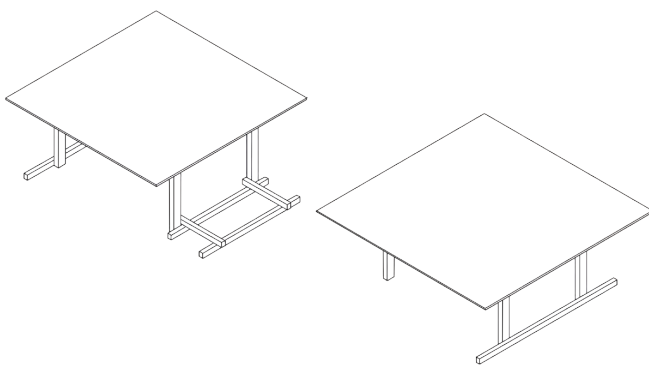

MEETING TABLE - COLLECTIVE (FIXED)

1250/1450/1650/1850 W x 1250 D x 740 H
1650/1850/2400/2600 W x 1650 D x 740 H

SINGLE BENCH - COLLECTIVE (FIXED)

1250/1450/1650/1850/2000 W x 800 D x 740 H
1850/2000 W x 900 D x 740 H

DOUBLE BENCH - COLLECTIVE (FIXED)

1650/1850/2000 W x 1650 D x 740 H
1850 W x 1850 D x 740 H
2000 W x 2000 D x 740 H

TECHNICAL SHEET

DOUBLE MODULE - COLLECTIVE (FIXED)

1650 W x 1650 D x 740 H
1850 W x 1850 D x 740 H

DOUBLE BENCH - INDIVIDUAL (HEIGHT-ADJUSTABLE)

1650 W x 800 D x 740 H
1850 W x 900 D x 740 H
-MANUALLY HEIGHT ADJUSTABLE : 650/850 H
-ELECTRONICALLY HEIGHT ADJUSTABLE : 650/1250 H

COLORS & MATERIALS

TABLE TOP