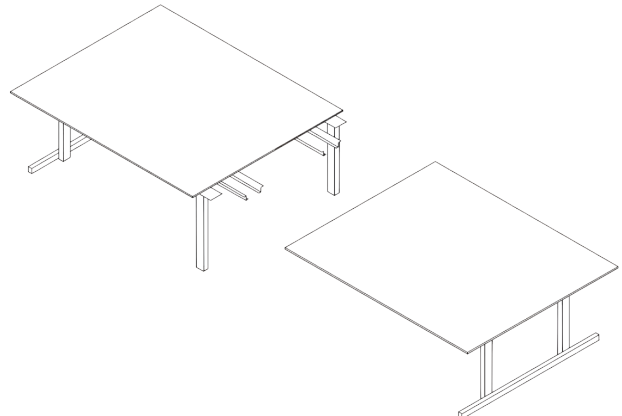

DESK SYSTEMS

grID

grID

TECHNICAL SHEET

SINGLE DESK - INDIVIDUAL

1250/1450/1650/1850/2000/2200/2400/2600 W x 800 D x 740 H
1850/2000/2200/2400/2600 W x 900 D x 740 H

-MANUALLY HEIGHT ADJUSTABLE : 650/850 H
-ELECTRONICALLY HEIGHT ADJUSTABLE : 650/1250 H

MEETING TABLE - COLLECTIVE (FIXED)

1250/1450/1650/1850 W x 1250 D x 740 H
1650/1850/2400/2600 W x 1650 D x 740 H

SINGLE BENCH - COLLECTIVE (FIXED)

1250/1450/1650/1850/2000 W x 800 D x 740 H
1850/2000 W x 900 D x 740 H

DOUBLE BENCH - COLLECTIVE (FIXED)

1650/1850/2000 W x 1650 D x 740 H
1850 W x 1850 D x 740 H
2000 W x 2000 D x 740 H

TECHNICAL SHEET

DOUBLE MODULE - COLLECTIVE (FIXED)

1650 W x 1650 D x 740 H
1850 W x 1850 D x 740 H

DOUBLE BENCH - INDIVIDUAL (HEIGHT-ADJUSTABLE)

1650 W x 800 D x 740 H
1850 W x 900 D x 740 H
-MANUALLY HEIGHT ADJUSTABLE : 650/850 H
-ELECTRONICALLY HEIGHT ADJUSTABLE : 650/1250 H

COLORS & MATERIALS

TABLE TOP