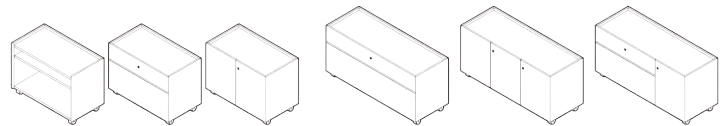

TECHNICAL SHEET

PEDESTAL

342 W x 600 D x 532 H (GLIDES)
424 W x 600 D x 583 H (CASTORS)

CREDENZA

794 W x 438 D x 532 H (GLIDES)
1194 W x 438 D x 583 H (CASTORS)

OPEN STORAGE

825 W x 440 D x 750/1150/1550 H

OPEN STORAGE, OPEN & WITH DOORS

825 W x 440 D x 1150/1550 H

STORAGE WITH DOORS

825 W x 440 D x 750/1150 H

TWIN STORAGE, OPEN

825 W x 656 D x 1551 H

TWIN STORAGE WITH DOORS

825 W x 656 D x 1551 H

COLORS & MATERIALS