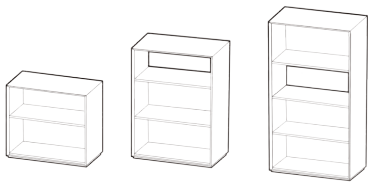

TECHNICAL SHEET

PEDESTAL

342 W x 600 D x 532 H (GLIDES)
424 W x 600 D x 583 H (CASTORS)

CREDENZA

794 W x 438 D x 532 H (GLIDES)
1194 W x 438 D x 583 H (CASTORS)

OPEN STORAGE

825 W x 440 D x 750/1150/1550 H

OPEN STORAGE, OPEN & WITH DOORS

825 W x 440 D x 1150/1550 H

STORAGE WITH DOORS

825 W x 440 D x 750/1150 H

TWIN STORAGE, OPEN

825 W x 656 D x 1551 H

TWIN STORAGE WITH DOORS

825 W x 656 D x 1551 H

COLORS & MATERIALS