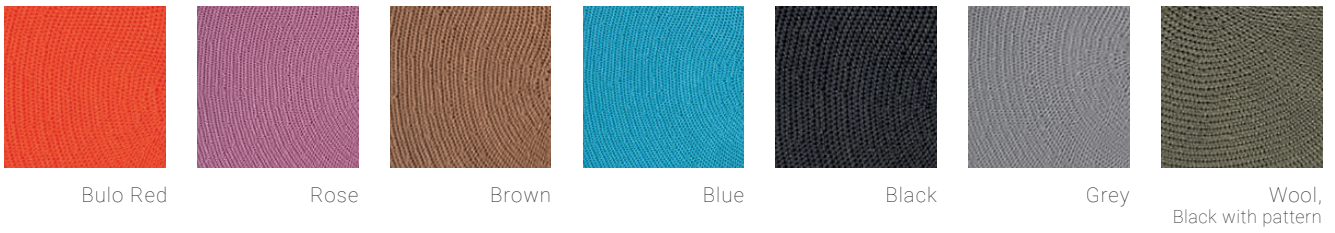

SEATING

Easy Rider

TECHNICAL SHEET

1315 W x 860 D x 748 H

COLORS & MATERIALS

UPHOLSTERY

SEAMS

FRAME