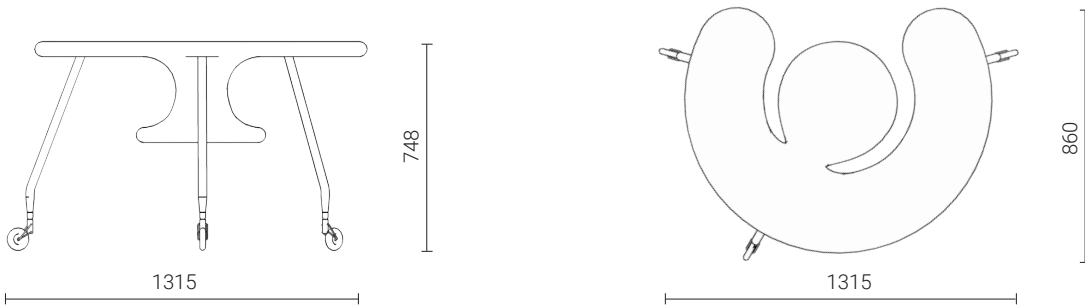

SEATING

Easy Rider

TECHNICAL SHEET

1315 W x 860 D x 748 H

COLORS & MATERIALS

UPHOLSTERY

SEAMS

FRAME