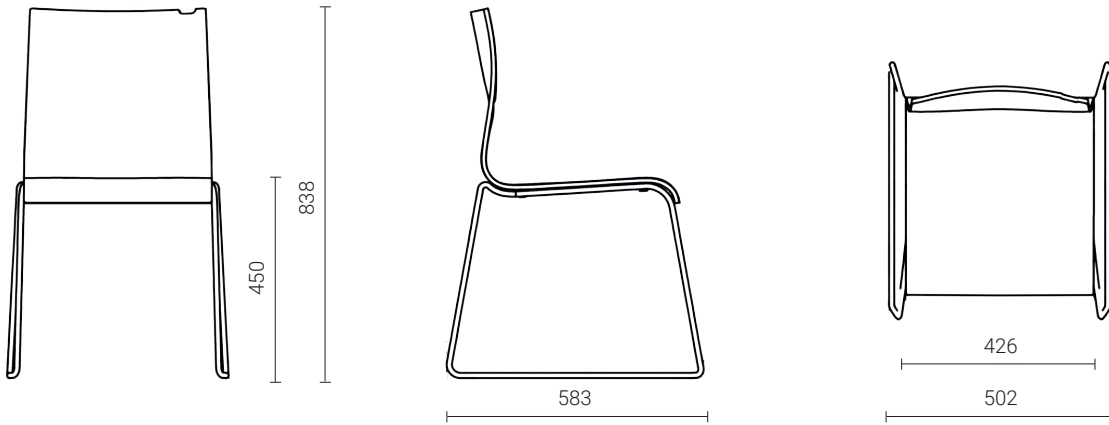

SEATING

Oostende

TECHNICAL SHEET

502 W x 583 D x 838 H

COLORS & MATERIALS

SHELL

BEECH PLYWOOD

Natural