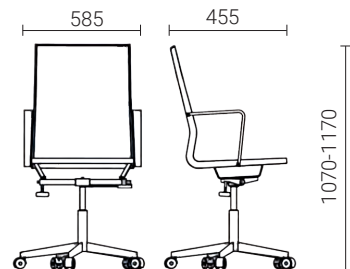

SEATING

VVD Chair

TECHNICAL SHEET

DESK CHAIR

BASE : Ø 683

BASE : Ø 683

VISITOR'S CHAIR. 4-STAR BASE ON GLIDES

BASE : Ø 680

VISITOR'S CHAIR. 5-STAR BASE ON CASTORS

BASE : Ø 683

LOUNGE CHAIR

BASE : Ø 680

SEATING

VVD Chair

COLORS & MATERIALS

BASE