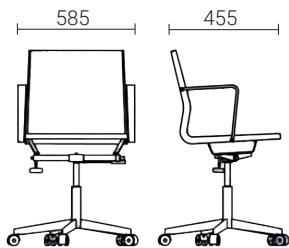

SEATING

VVD Chair

TECHNICAL SHEET

DESK CHAIR

BASE : Ø 683

BASE : Ø 683

VISITOR'S CHAIR. 4-STAR BASE ON GLIDES

BASE : Ø 680

VISITOR'S CHAIR. 5-STAR BASE ON CASTORS

BASE : Ø 683

LOUNGE CHAIR

BASE : Ø 680

SEATING

VVD Chair

COLORS & MATERIALS

BASE