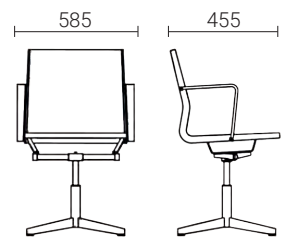

SEATING

VVD Chair

TECHNICAL SHEET

DESK CHAIR

BASE : Ø 683

BASE : Ø 683

VISITOR'S CHAIR. 4-STAR BASE ON GLIDES

BASE : Ø 680

VISITOR'S CHAIR. 5-STAR BASE ON CASTORS

BASE : Ø 683

LOUNGE CHAIR

BASE : Ø 680

SEATING

VVD Chair

COLORS & MATERIALS

BASE