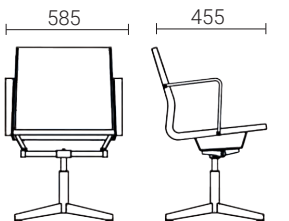

SEATING

VVD Chair

TECHNICAL SHEET

DESK CHAIR

BASE : Ø 683

BASE : Ø 683

VISITOR'S CHAIR. 4-STAR BASE ON GLIDES

BASE : Ø 680

VISITOR'S CHAIR. 5-STAR BASE ON CASTORS

BASE : Ø 683

LOUNGE CHAIR

BASE : Ø 680

SEATING

VVD Chair

COLORS & MATERIALS

BASE