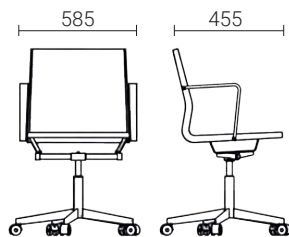

SEATING

VVD Chair

TECHNICAL SHEET

DESK CHAIR

BASE : Ø 683

BASE : Ø 683

VISITOR'S CHAIR. 4-STAR BASE ON GLIDES

BASE : Ø 680

VISITOR'S CHAIR. 5-STAR BASE ON CASTORS

BASE : Ø 683

LOUNGE CHAIR

BASE : Ø 680

SEATING

VVD Chair

COLORS & MATERIALS

BASE