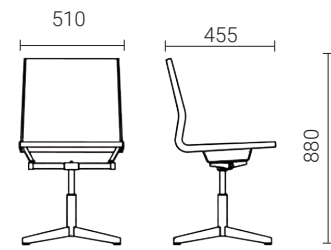

SEATING

VVD Chair

TECHNICAL SHEET

DESK CHAIR

BASE : Ø 683

BASE : Ø 683

VISITOR'S CHAIR. 4-STAR BASE ON GLIDES

BASE : Ø 680

VISITOR'S CHAIR. 5-STAR BASE ON CASTORS

BASE : Ø 683

LOUNGE CHAIR

BASE : Ø 680

SEATING

VVD Chair

COLORS & MATERIALS

BASE