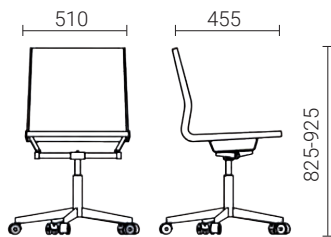

SEATING

VVD Chair

TECHNICAL SHEET

DESK CHAIR

BASE : Ø 683

BASE : Ø 683

VISITOR'S CHAIR. 4-STAR BASE ON GLIDES

BASE : Ø 680

VISITOR'S CHAIR. 5-STAR BASE ON CASTORS

BASE : Ø 683

LOUNGE CHAIR

BASE : Ø 680

SEATING

VVD Chair

COLORS & MATERIALS

BASE