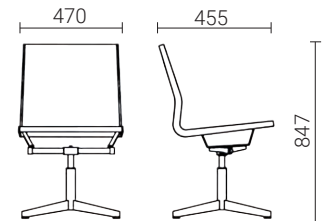

SEATING

VVD Chair

TECHNICAL SHEET

DESK CHAIR

BASE : Ø 683

BASE : Ø 683

VISITOR'S CHAIR. 4-STAR BASE ON GLIDES

BASE : Ø 680

VISITOR'S CHAIR. 5-STAR BASE ON CASTORS

BASE : Ø 683

LOUNGE CHAIR

BASE : Ø 680

SEATING

VVD Chair

COLORS & MATERIALS

BASE