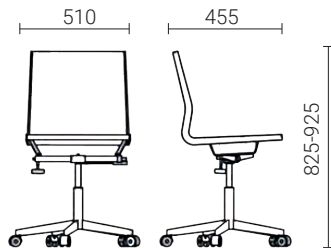

SEATING

VVD Chair

TECHNICAL SHEET

DESK CHAIR

BASE : Ø 683

BASE : Ø 683

VISITOR'S CHAIR. 4-STAR BASE ON GLIDES

BASE : Ø 680

VISITOR'S CHAIR. 5-STAR BASE ON CASTORS

BASE : Ø 683

LOUNGE CHAIR

BASE : Ø 680

SEATING

VVD Chair

COLORS & MATERIALS

BASE