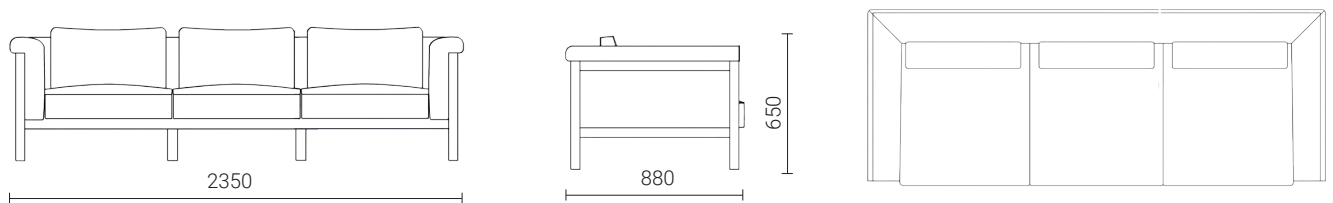

3-SEATER SOFA

2350 W x 880 D x 650 H

COLORS & MATERIALS

UPHOLSTERY

DUFFY

KVADRAT

- Steelcut 2
- Steelcut Trio 2
- Hallingdal 65