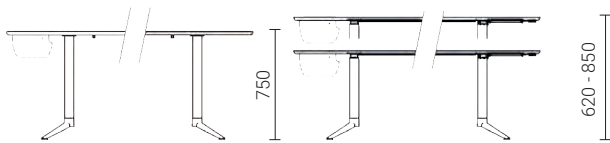

# Kei

TECHNICAL SHEET

---

DESK WITH BLACK POD AND PORCELAIN COVER

BASIC DESK  
(left or right)

BASE

SIDE TABLE