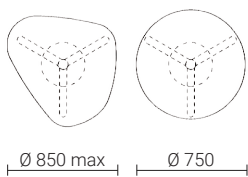

# Kei

TECHNICAL SHEET

---

DESK WITH BLACK POD AND PORCELAIN COVER

BASIC DESK  
(left or right)

BASE

SIDE TABLE