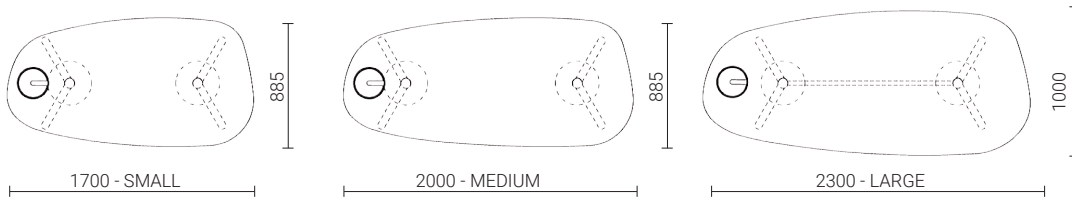

TABLES

# Kei

TECHNICAL SHEET

---

DESK WITH BLACK POD AND PORCELAIN COVER

BASIC DESK  
(left or right)

BASE

SIDE TABLE