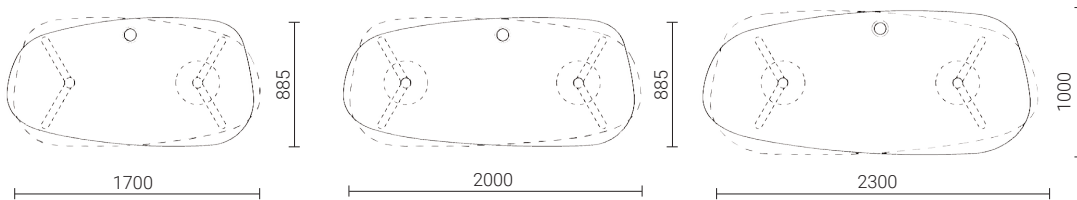

# Kei

TECHNICAL SHEET

---

DESK WITH BLACK POD AND PORCELAIN COVER

BASIC DESK  
(left or right)

BASE

SIDE TABLE