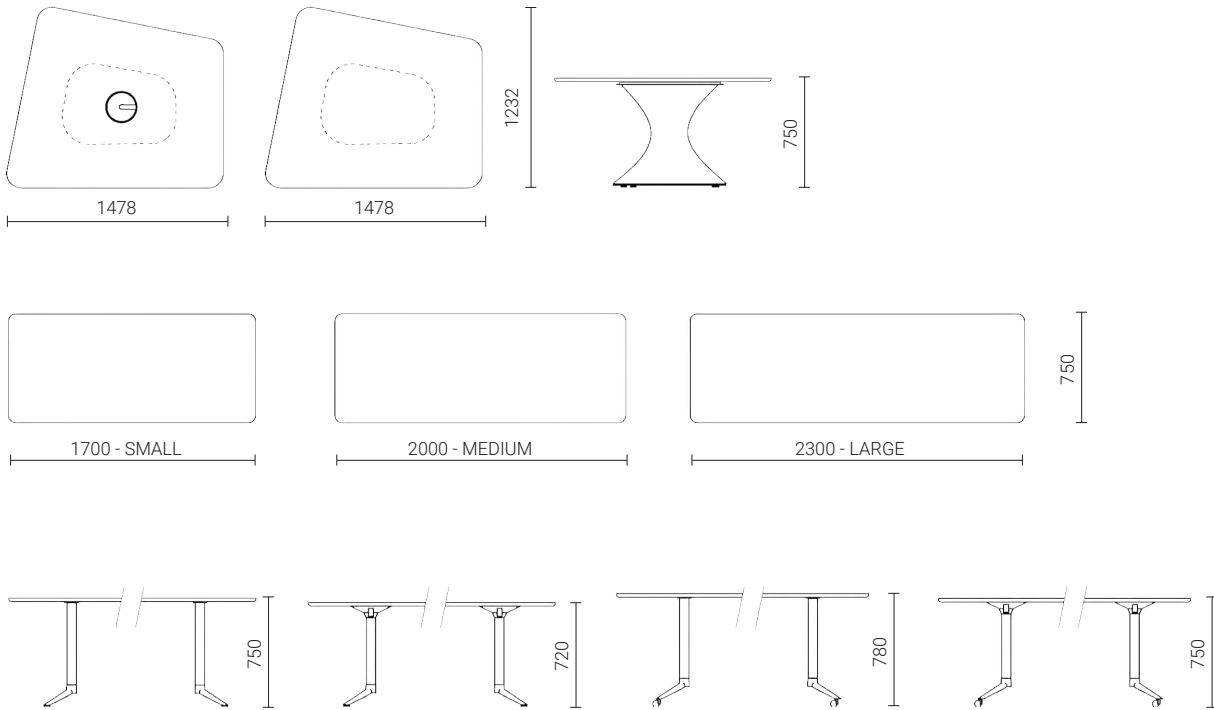

Kei

TECHNICAL SHEET

MEETING TABLES