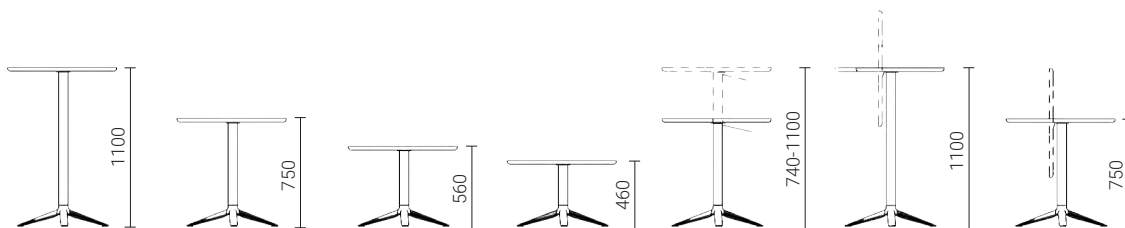

# Kei

TECHNICAL SHEET

---

DESK WITH BLACK POD AND PORCELAIN COVER

BASIC DESK  
(left or right)

BASE

SIDE TABLE