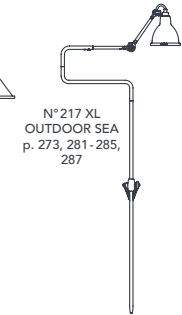

N° 411 XL
OUTDOOR SEA
p. 273, 275

N° 304 XL 75
OUTDOOR SEA
p. 273, 278

N° 217 XL
OUTDOOR SEA
p. 273, 281-285,
287