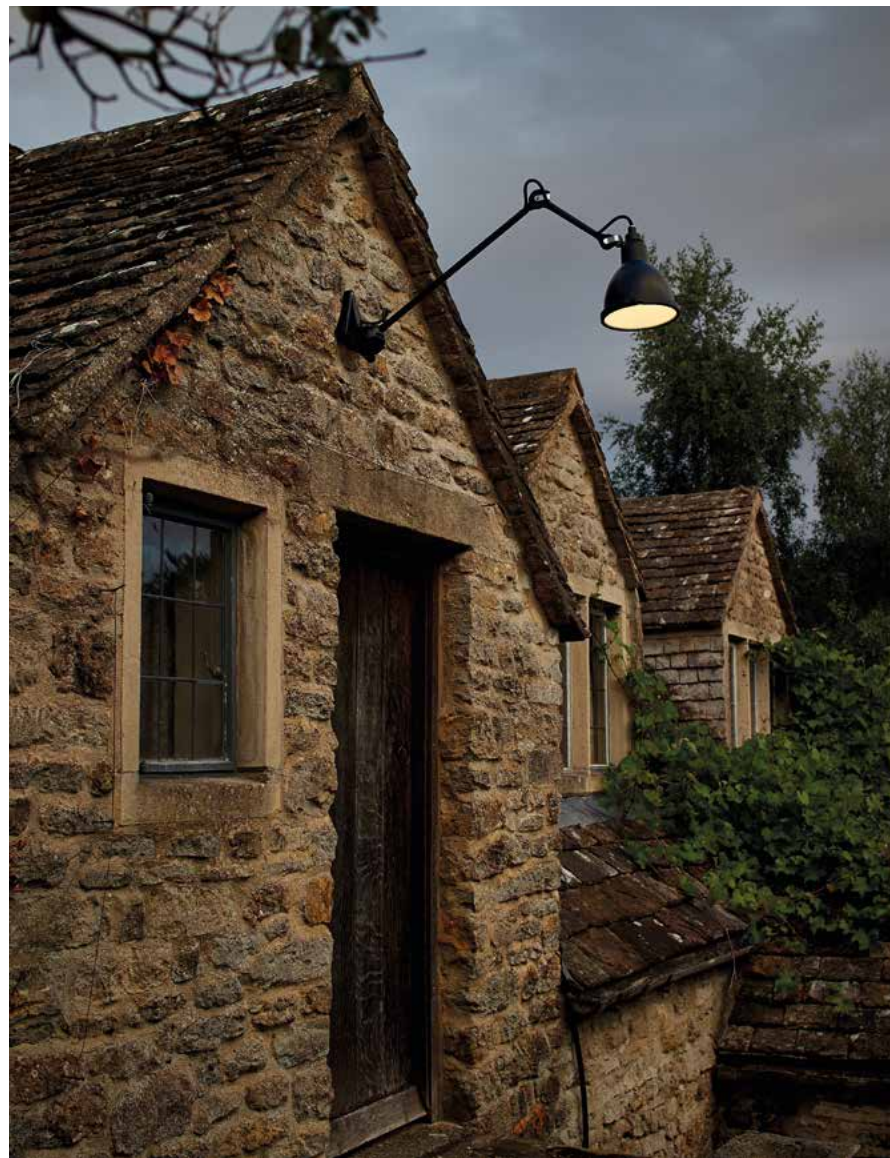

STAINLESS STEEL 316

STAINLESS STEEL 316

Left page
N° 304 XL
OUTDOOR
BARE-BL

Right page
N° 222 XL
OUTDOOR
BL-BL

304 XL 75 OUTDOOR BL-BL

N° 222 XL OUTDOOR BL-BL

STAINLESS STEEL 316

N°213 XL OUTDOOR BL-BL