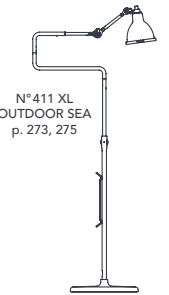

N° 217 XL
OUTDOOR SEA
p. 273, 281-285,
287

N° 411 XL
OUTDOOR SEA
p. 273, 275