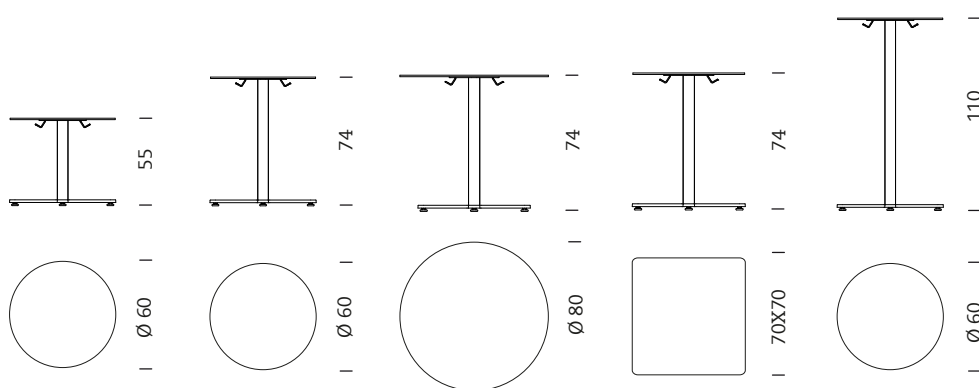

mobles114@mobles114.com

www.mobles114.com

GENERAL DESCRIPTION

Side table with central foot.

DIMENSIONS

MODELS

Available in 5 different models:

Table 55 cm high and table top $\varnothing 60$ cm.

Table 74 cm high and table top $\varnothing 60$ cm.

Table 74 cm high and table top $\varnothing 80$ cm.

Table 74 cm high and table top 70x70 cm.

Table 110 cm high and table top $\varnothing 60$ cm.

MATERIALS AND FINISHES

Base and foot

Cross-shaped base, general dimensions 60x60 cm, 1.5 cm high, made from cast steel. Adjustors are screwed into each end to correct the tables for uneven floors. These are made from polyamide, are black

mobles114@mobles114.com

www.mobles114.com

and 40 mm in diameter. The centre of the base has specific housing for the central column.

Central column made from steel tube 60 mm in diameter and 1.5 mm thick. Three different heights: 500, 680 and 990 mm.