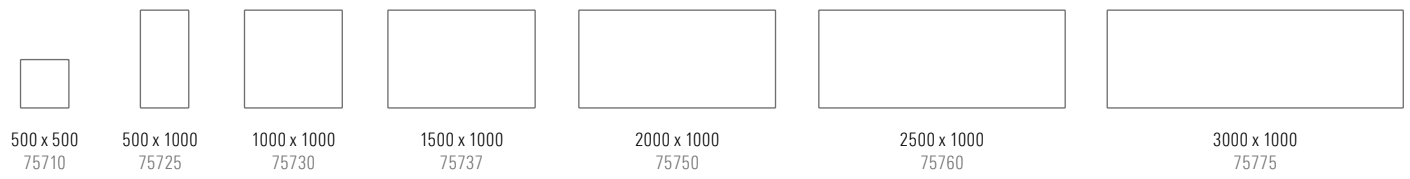

Edge Wall sound absorber

A wall mounted sound absorber filled with 50 mm recycled polyester for the best possible sound absorption. The Edge Wall has straight corners, concealed fitting and is available in four different types of textile finishes.

Depth from wall 56 mm
Concealed fittings
Price group A, Fiji, Cara and Xpress
Price group B, Blazer Lite

Edge Wall sound absorber

Blazer Lite Camira

Article number	Name	Size w x h x d mm	Weight kg
75710-colour code	Edge Wall sound absorber	500 x 500 x 50	2
75725-colour code	Edge Wall sound absorber	500 x 1000 x 50	4
75734-colour code	Edge Wall sound absorber	1200 x 650 x 50	6
75730-colour code	Edge Wall sound absorber	1000 x 1000 x 50	8
75737-colour code	Edge Wall sound absorber	1500 x 1000 x 50	12
75750-colour code	Edge Wall sound absorber	2000 x 1000 x 50	15
75760-colour code	Edge Wall sound absorber	2500 x 1000 x 50	19
75775-colour code	Edge Wall sound absorber	3000 x 1000 x 50	23