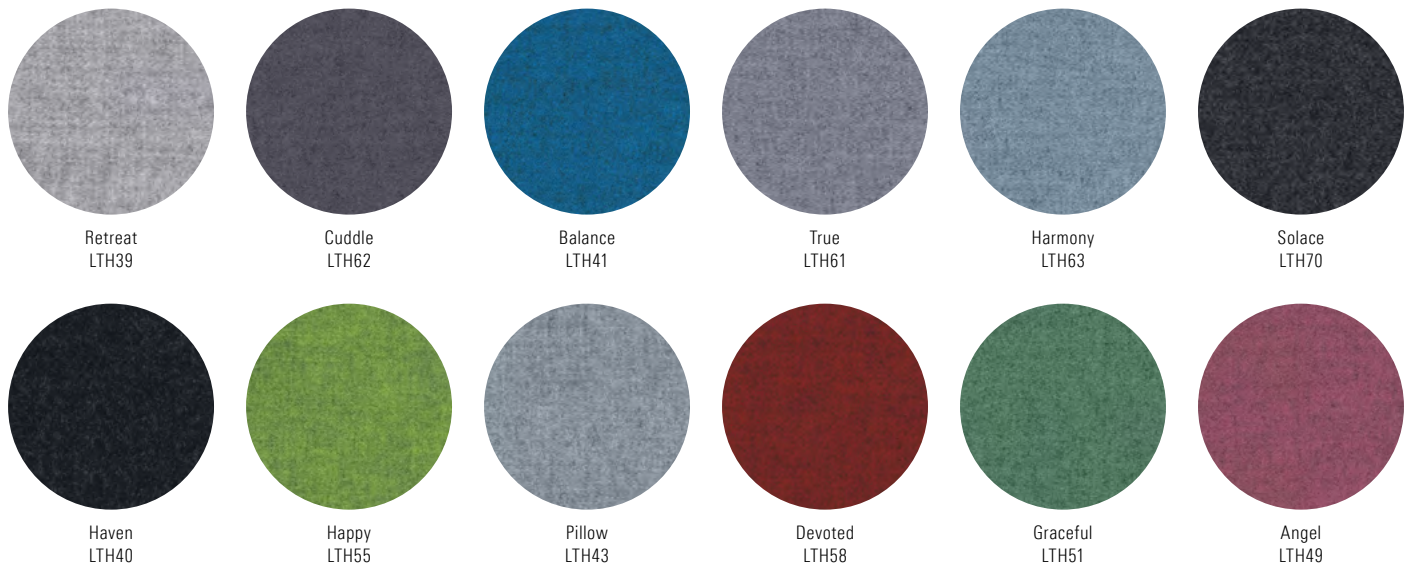

Edge Wall sound absorber

A wall mounted sound absorber filled with 50 mm recycled polyester for the best possible sound absorption. The Edge Wall has straight corners, concealed fitting and is available in four different types of textile finishes.

Depth from wall 56 mm
Concealed fittings
Price group A, Fiji, Cara and Xpress
Price group B, Blazer Lite

Edge Wall sound absorber

Blazer Lite Camira

Article number	Name	Size w x h x d mm	Weight kg
75710-colour code	Edge Wall sound absorber	500 x 500 x 50	2
75725-colour code	Edge Wall sound absorber	500 x 1000 x 50	4
75734-colour code	Edge Wall sound absorber	1200 x 650 x 50	6
75730-colour code	Edge Wall sound absorber	1000 x 1000 x 50	8
75737-colour code	Edge Wall sound absorber	1500 x 1000 x 50	12
75750-colour code	Edge Wall sound absorber	2000 x 1000 x 50	15
75760-colour code	Edge Wall sound absorber	2500 x 1000 x 50	19
75775-colour code	Edge Wall sound absorber	3000 x 1000 x 50	23