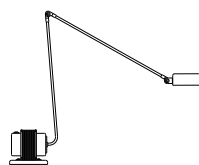

FAMILY

Daphine Classic