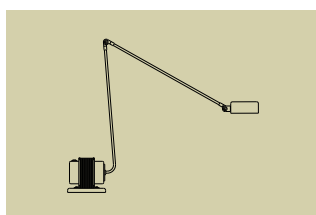

FAMILY

Daphine Classic