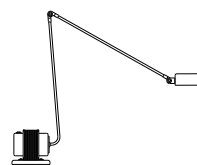

Daphine LED