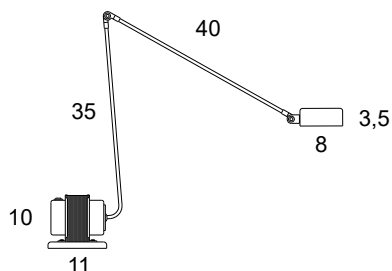

Daphine Dimmer

Tommaso Cimini, 1980

Table lamp made of metal, with adjustable arm and 360° rotating head; black painted cast-iron base, electronic transformer controlled by a dimmer.

TECHNICAL DATAS

Product Name (code)	Daphine Dimmer (03)
Certificates	CE
Norms	EN 60-598-1 (CEI 34-21)
Light sources	MAX 50W 12V - GY6.35 (35W energy saver included)
Available	230V (Europe) - 240V (UK) <i>(fittings come with appropriate transformer and plug)</i>
Insulation Class	II
Protection Class	IP20
Packaging	0,016m³ - 3,26Kg

COLOURS

Black

White

Metallic
Bronze

Chrome

Brushed
Nickel