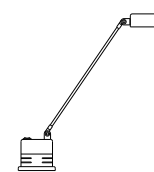

Daphinette
Daphinette LED