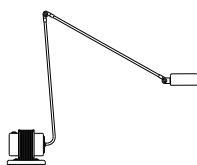

Daphine Dimmer