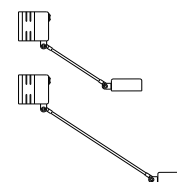

Daphine Parete
Daphine Parete LED