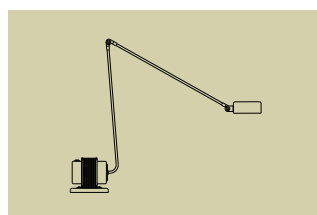

Daphine Dimmer