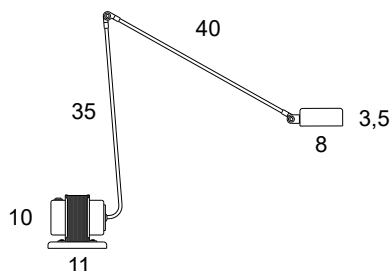

## TECHNICAL DATAS

Product Name (code)	<b>Daphine Classic (01C)</b>
Certificates	<b>CE</b>
Norms	<b>EN 60-598-1 (CEI 34-21)</b>
Light sources	<b>MAX 50W 12V - GY6.35 (35W energy saver included)</b>
Available	<b>230V (Europe) - 240V (UK)</b> <i>(fittings come with appropriate transformer and plug)</i>
Insulation Class	<b>II</b>
Protection Class	<b>IP20</b>
Packaging	<b>0,016m<sup>3</sup> - 3,3Kg</b>