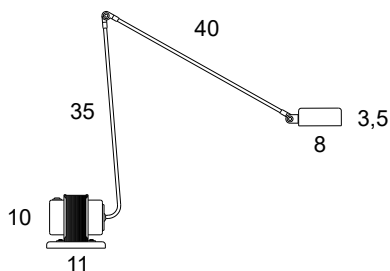

Daphine LED

Tommaso Cimini - Ettore Cimini, 2013

Table standing lamp of metal with an articulated pivoting arm, the head can rotate 360°. The light source is a 8W-LED controlled by a switch which can be set in ways: on/half light/off or dimmer. The maximum energy absorption is 11W.

TECHNICAL DATAS	Product Name (code)	Daphine LED (01L)
	Certificates	
	Norms	EN 60-598-1 (CEI 34-21)
	Light sources	1 x 8W-LED [3000K • 840lm]
	Available	230V (Europe) - 120V (USA - Japan) - 240V (UK) <i>(fittings come with appropriate plug feeder)</i>
	Insulation Class	III
	Protection Class	IP20
	Packaging	0,016m³ - 3,42Kg

COLOURS									
	Black Soft-touch	Matt White	Matt Red	Matt Yellow	Matt Orange	Matt Cyan	Matt Green	Metallic Bronze	Brushed Nickel

FAMILY				
	Daphine Classic	Daphine Dimmer	Daphine LED	Daphine Parete Daphine Parete LED
	Daphine Terra Classic	Daphine Terra Dimmer	Daphine Terra LED	Daphinette Daphinette LED