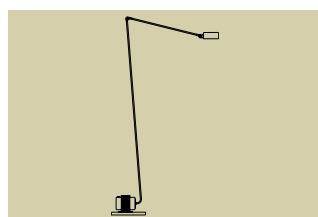

Daphine Terra Classic