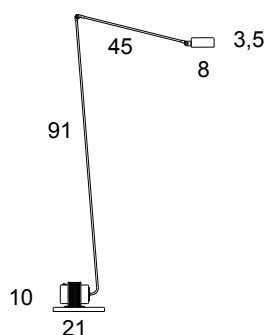

Daphine Terra LED

Tommaso Cimini - Ettore Cimini, 2013

Floor standing lamp of metal with an articulated pivoting arm, the head can rotate 360°. The light source is a 8W-LED controlled by a switch which can be set in ways: on/half light/off or dimmer. The maximum energy absorption is 11W.

TECHNICAL DATAS	Product Name (code)	Daphine Terra LED (02L)
	Certificates	
	Norms	EN 60-598-1 (CEI 34-21)
	Light sources	1 x 8W-LED [3000K • 840lm]
	Available	230V (Europe) - 120V (USA - Japan) - 240V (UK) <i>(fittings come with appropriate plug feeder)</i>
	Insulation Class	III
	Protection Class	IP20
	Packaging	0,034m³ - 5,15Kg

COLOURS									
	Black Soft-touch	Matt White	Matt Red	Matt Yellow	Matt Orange	Matt Cyan	Matt Green	Metallic Bronze	Brushed Nickel

FAMILY				
	Daphine Classic	Daphine Dimmer	Daphine LED	Daphine Parete Daphine Parete LED
	Daphine Terra Classic	Daphine Terra Dimmer	Daphine Terra LED	Daphinette Daphinette LED