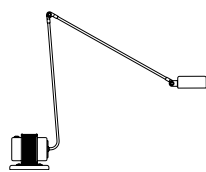

FAMILY

Daphine Classic