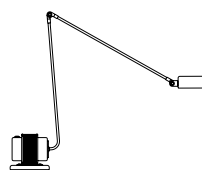

Daphine LED