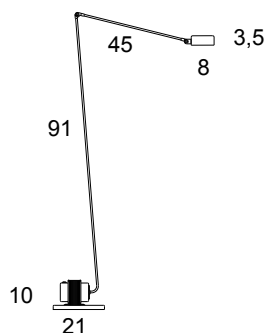

# Daphine Terra Classic

Tommaso Cimini, 1977

Floor lamp of metal with an articulated arm and a diffuser pivoting on 360°. The base of cast iron always comes black varnished. Lamellar transformer. Two light intensities.

**TECHNICAL DATAS**

Product Name (code)	<b>Daphine Terra Classic (02C)</b>
Certificates	<b>CE</b>
Norms	<b>EN 60-598-1 (CEI 34-21)</b>
Light sources	<b>MAX 50W 12V - GY6.35 (35W energy saver included)</b>
Available	<b>230V (Europe) - 240V (UK)</b> <i>(fittings come with appropriate transformer and plug)</i>
Insulation Class	<b>II</b>
Protection Class	<b>IP20</b>
Packaging	<b>0,034m<sup>3</sup> - 4,92Kg</b>