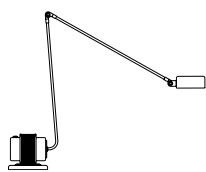

Daphine Dimmer