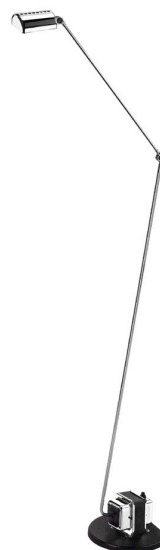

# Daphine Terra Classic

Tommaso Cimini, 1977

Floor lamp of metal with an articulated arm and a diffuser pivoting on 360°. The base of cast iron always comes black varnished. Lamellar transformer. Two light intensities.

Daphine Dimmer

Daphine LED

 Daphine Parete  
Daphine Parete LED

Daphine Terra Classic

Daphine Terra Dimmer

Daphine Terra LED

 Daphinette  
Daphinette LED

# Daphine Terra Dimmer

Tommaso Cimini, 1981

Floor lamp of metal with an articulated arm and a diffuser pivoting on 360°. The base of cast iron always comes black varnished, electronic transformer controlled by a dimmer.

# Daphine Terra LED

Tommaso Cimini - Ettore Cimini, 2013

Floor standing lamp of metal with an articulated pivoting arm, the head can rotate 360°. The light source is a 8W-LED controlled by a switch which can be set in ways: on/half light/off or dimmer. The maximum energy absorption is 11W.