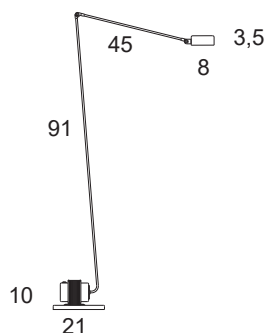

Daphine Terra Dimmer

Tommaso Cimini, 1981

Floor lamp of metal with an articulated arm and a diffuser pivoting on 360°. The base of cast iron always comes black varnished, electronic transformer controlled by a dimmer.

TECHNICAL DATAS	Product Name (code)	Daphine Terra Dimmer (04)
	Certificates	CE
	Norms	EN 60-598-1 (CEI 34-21)
	Light sources	MAX 50W 12V - GY6.35 (35W energy saver included)
	Available	230V (Europe) - 240V (UK) <i>(fittings come with appropriate transformer and plug)</i>
	Insulation Class	II
	Protection Class	IP20
Packaging	0,034m³ - 4,94Kg	

COLOURS					
	Black	White	Metallic Bronze	Chrome	Brushed Nickel

FAMILY				
	Daphine Classic	Daphine Dimmer	Daphine LED	Daphine Parete Daphine Parete LED
	Daphine Terra Classic	Daphine Terra Dimmer	Daphine Terra LED	Daphinette Daphinette LED