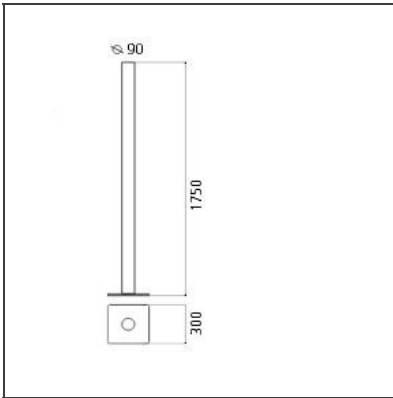

Ilio Limon yellow 3000K

IP20 Dimmerable:

TECHNICAL DRAWINGS

DESIGN BY

Ernesto Gismondi

DESCRIPTION

With simple geometry, stripped of all formal digressions and reduced to its basics, Ilio draws attention through saturated colour, available in 7 variations. A mono-material aluminium cylinder supports a 39W LED optical engine on the top, which produces high-efficiency diffused indirect light emissions. With a flow of more than 2700 lumen and an 80% yield, it ensures the general lighting of a room. With light regulator configured to controlled socket, dimmer microswitch.

FEATURES

Article Code:	1640040A	Material:	Aluminium, steel
Colour:	Limon yellow	Series:	Design
Installation:	Floor	Area contract:	Hospitality, null, Residential
Environment:	Indoor	Emission:	Indirect

DIMENSIONS

Height:	cm 175	Impact Resistance:	N.D.
Base Length:	cm 30	Glow Wire Test:	750
Base Width:	cm 30		

INCLUDED SOURCES

Category:	LED	Color temperature (K):	3000K
Number:	1	Color Tolerance:	MacAdam 2SDCM
Watt:	45W	CRI:	90
Delivered lumens output (lm):	4230lm		
Type:	1		
Class:	A		