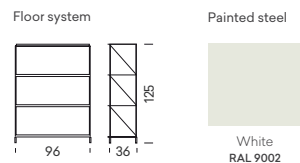

CAT TRIA pack a tots els espais: fresca, original i polivalent. TRIA pack és l'evolució small & contemporary de la TRIA original de 1978. Un nou disseny de prestatgeria més dinàmic i de caràcter essencial. La solució més senzilla i econòmica de la TRIA per a necessitats d'emmagatzematge, amb 3 prestatges per a la versió de paret i 4 prestatges per a la versió de peu. Un disseny take-away, fàcilment transportable.

FRA TRIA pack dans tous les espaces: frais, original et polyvalent. TRIA pack est l'évolution small & contemporary de TRIA original créée en 1978. Un nouveau concept d'étagères plus dynamique et original. La solution la plus simple et la plus dynamique de TRIA pour le stockage, avec 3 étagères pour la version murale et 4 étagères pour la version sur pied. Un design take-away facilement transportable.

DE TRIA Pack in allen Räumen: frisch, originell und vielseitig. TRIA Pack ist die kleine zeitgemäße Weiterentwicklung des ursprünglichen TRIA von 1978. Ein neues dynamisches Regalsystem mit essentiellen Charakter. Die einfachste und erfrischendste Lösung des TRIA für alle Aufbewahrungswünsche mit 3 Böden für das Hängeregale und 4 Böden für das Standregal. Ein leicht transportierbares Design zum Mitnehmen.

Technical information of example shown on the next page / Floor System – wall mounted