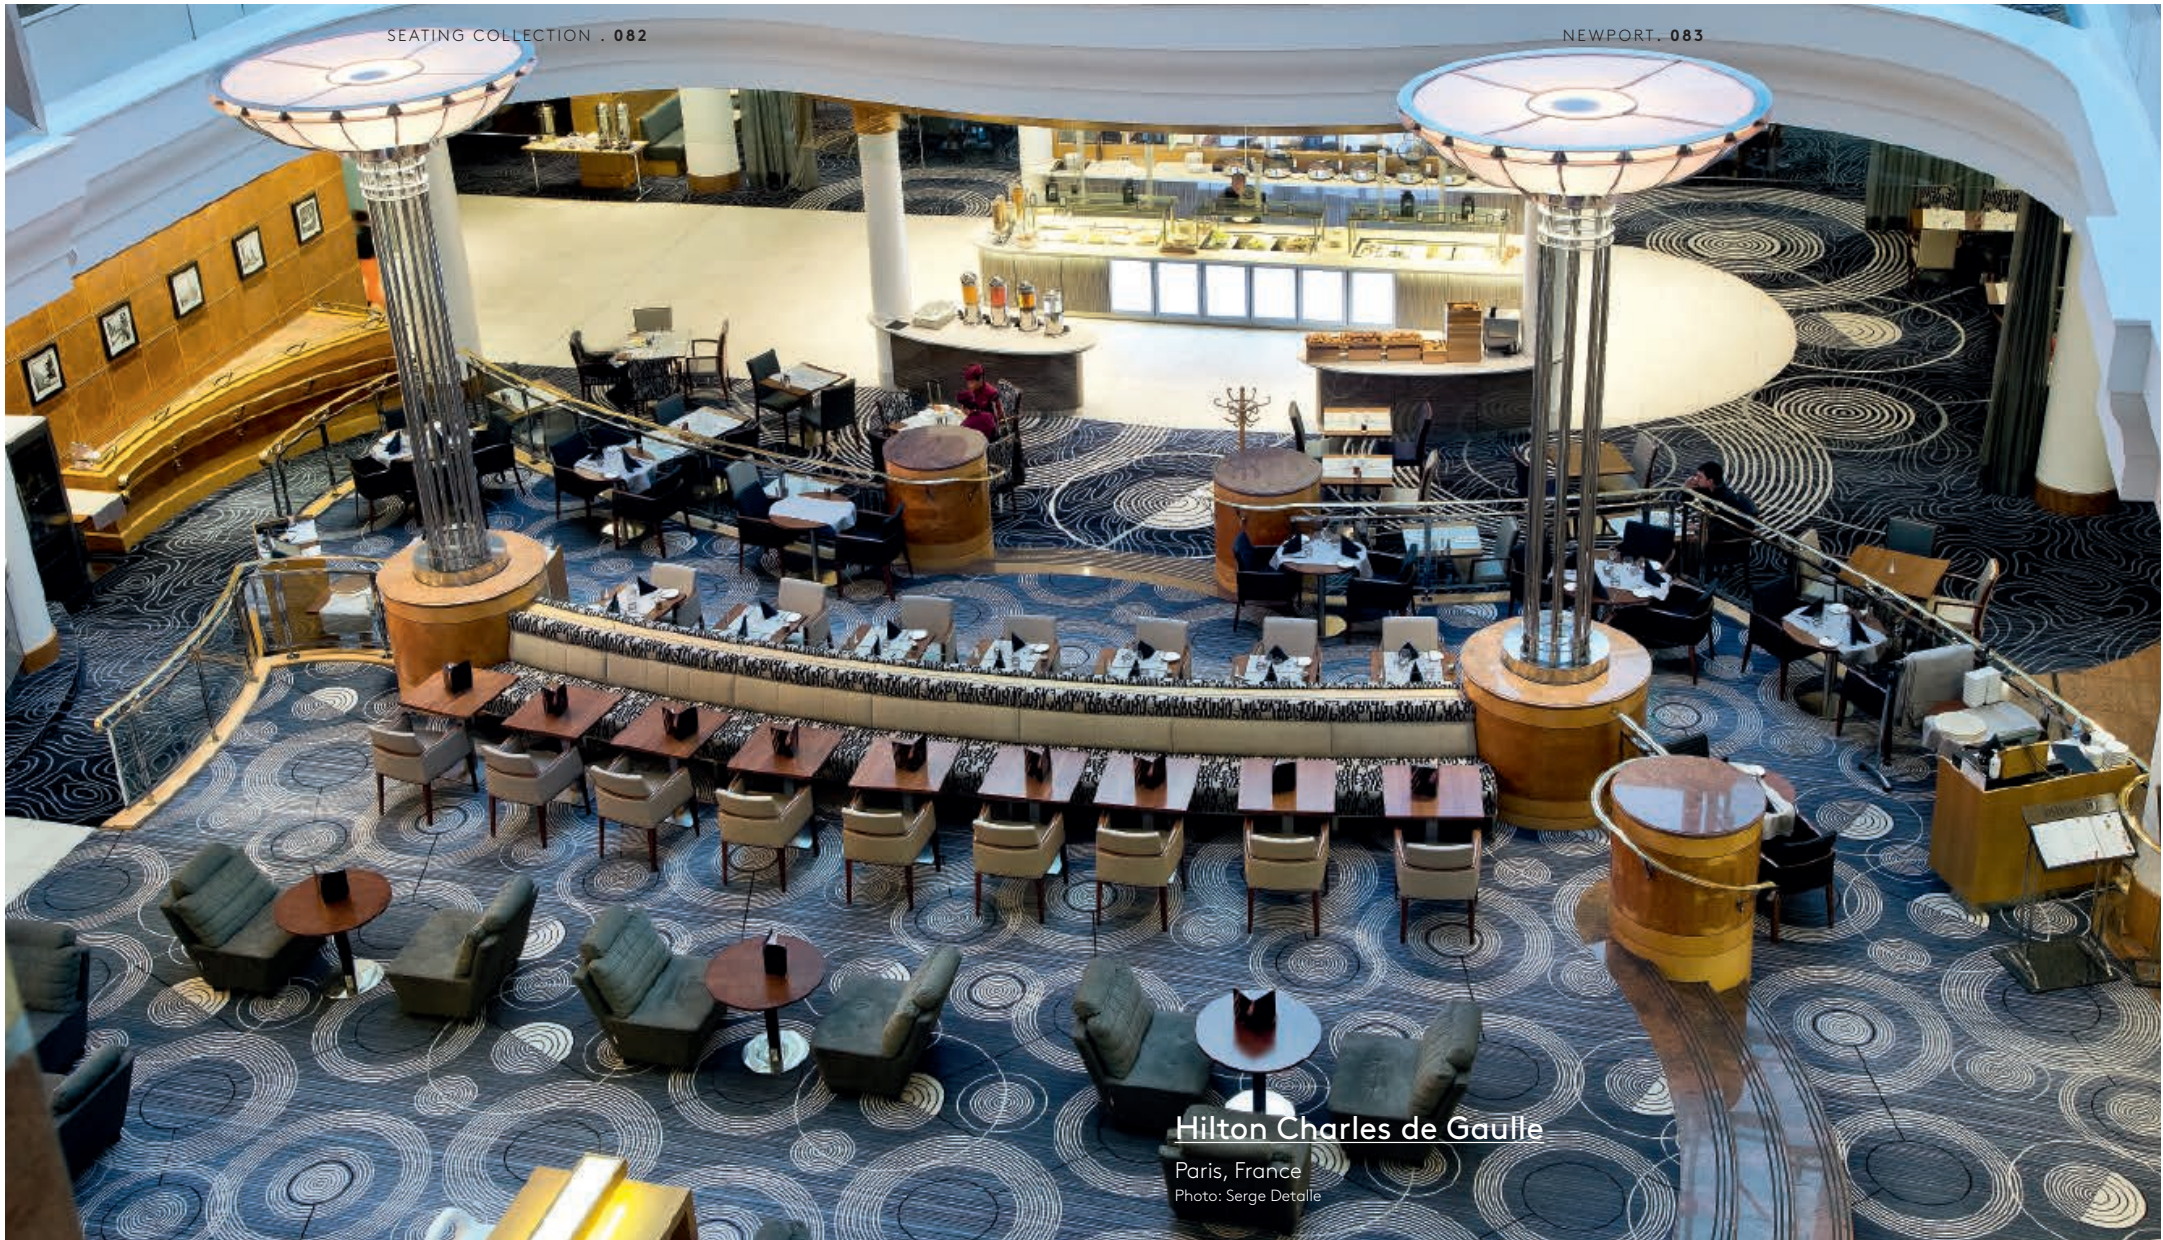

SEATING COLLECTION . 082

NEWPORT . 083

Hilton Charles de Gaulle

Paris, France
Photo: Serge Detalle