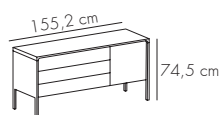

TACTILE

Terence Woodgate. 2007

FINISHES. ACABADOS

FRAME AND DOORS. ESTRUCTURA Y PUERTAS

A

SUPER-MATT OAK
ROBLE SUPER MATE

WHITE LACQUERED
OAK
ROBLE LACADO
BLANCO

B