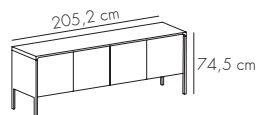

TACTILE

Terence Woodgate. 2007

FINISHES. ACABADOS

FRAME AND DOORS. ESTRUCTURA Y PUERTAS

A

SUPER-MATT OAK
ROBLE SUPER MATE

WHITE LACQUERED
OAK
ROBLE LACADO
BLANCO

B