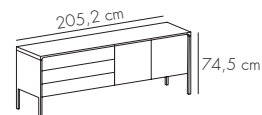

TACTILE

Terence Woodgate. 2007

FINISHES. ACABADOS

FRAME AND DOORS. ESTRUCTURA Y PUERTAS

A

SUPER-MATT OAK
ROBLE SUPER MATE

WHITE LACQUERED
OAK
ROBLE LACADO
BLANCO

B