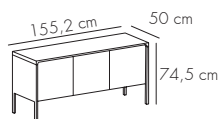

TACTILE

Terence Woodgate. 2007

FINISHES. ACABADOS

FRAME AND DOORS. ESTRUCTURA Y PUERTAS

A

SUPER-MATT OAK
ROBLE SUPER MATE

WHITE LACQUERED
OAK
ROBLE LACADO
BLANCO

B