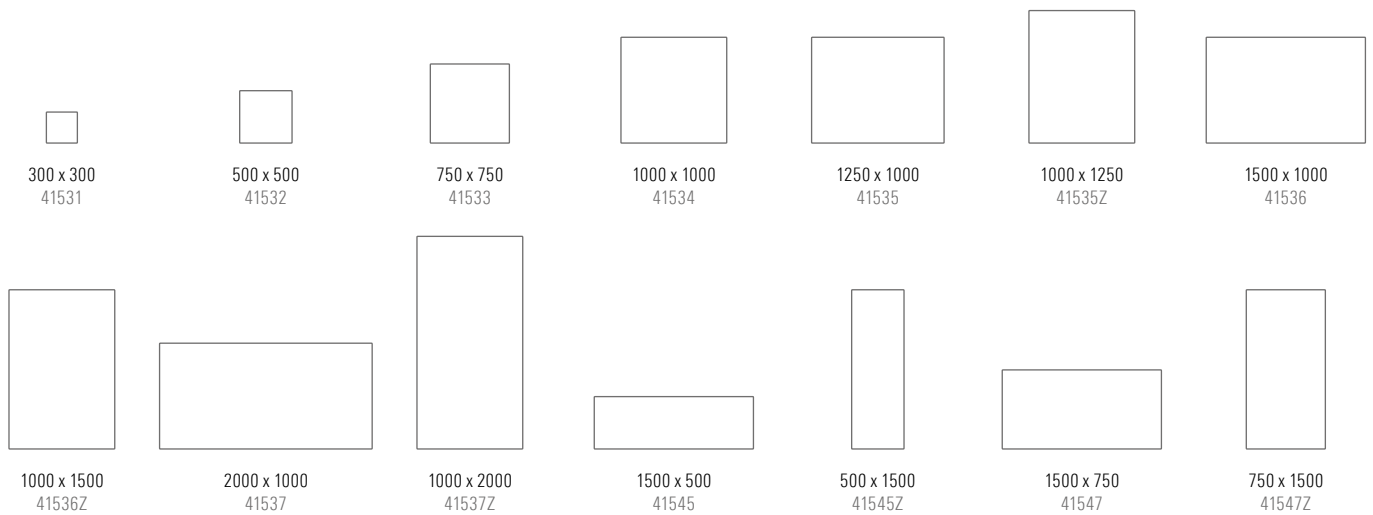

Mood Wall glass board

Mood Wall is a magnetic glass writing board, available in 24 standard colours. The board is made of tempered low iron glass which eliminates all shades of green and gives the glass optimum finish and colour reproduction. Pen tray made of birch or plexiglass are sold separately.

Concealed fittings
Depth from wall 12 mm
Tempered, low iron glass
24 standard colours
Magnetic

Mood Wall glass board

Article number	Name	Size w x h mm	Weight kg
41531-colour code	Mood Wall	300 x 300	2
41532-colour code	Mood Wall	500 x 500	3
41533-colour code	Mood Wall	750 x 750	7
41534-colour code	Mood Wall	1000 x 1000	12
41535-colour code	Mood Wall	1250 x 1000	18
41536-colour code	Mood Wall	1500 x 1000	21
41537-colour code	Mood Wall	2000 x 1000	28
41545-colour code	Mood Wall	1500 x 500	13
41547-colour code	Mood Wall	1500 x 750	18
41577-colour code	Mood Wall	2000 x 1200	37
41535Z-colour code	Mood Wall	1000 x 1250	18
41536Z-colour code	Mood Wall	1000 x 1500	21
41537Z-colour code	Mood Wall	1000 x 2000	28
41545Z-colour code	Mood Wall	500 x 1500	13
41547Z-colour code	Mood Wall	750 x 1500	18

Custom colours and sizes available on request