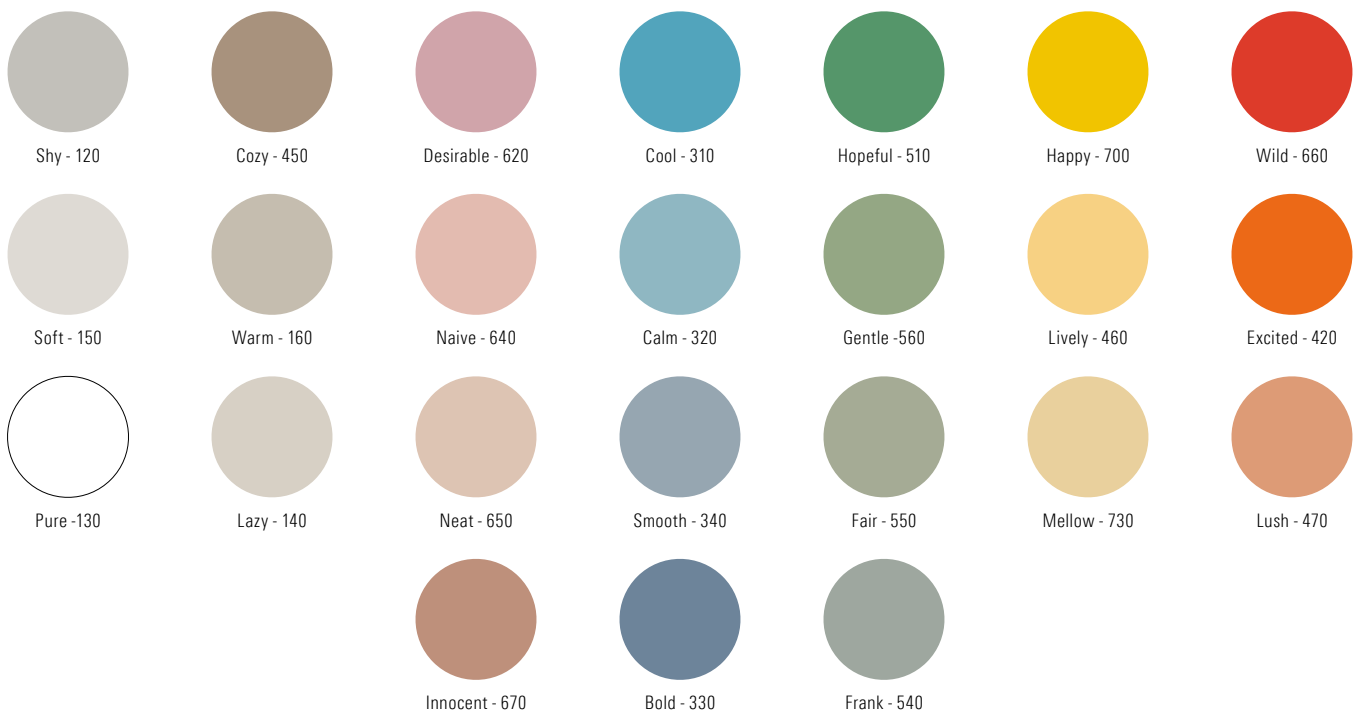

Mood Wall glass board

Mood Wall is a magnetic glass writing board, available in 24 standard colours. The board is made of tempered low iron glass which eliminates all shades of green and gives the glass optimum finish and colour reproduction. Pen tray made of birch or plexiglass are sold separately.

Concealed fittings
Depth from wall 12 mm
Tempered, low iron glass
24 standard colours
Magnetic

Mood Wall glass board

Article number	Name	Size w x h mm	Weight kg
41531-colour code	Mood Wall	300 x 300	2
41532-colour code	Mood Wall	500 x 500	3
41533-colour code	Mood Wall	750 x 750	7
41534-colour code	Mood Wall	1000 x 1000	12
41535-colour code	Mood Wall	1250 x 1000	18
41536-colour code	Mood Wall	1500 x 1000	21
41537-colour code	Mood Wall	2000 x 1000	28
41545-colour code	Mood Wall	1500 x 500	13
41547-colour code	Mood Wall	1500 x 750	18
41577-colour code	Mood Wall	2000 x 1200	37
41535Z-colour code	Mood Wall	1000 x 1250	18
41536Z-colour code	Mood Wall	1000 x 1500	21
41537Z-colour code	Mood Wall	1000 x 2000	28
41545Z-colour code	Mood Wall	500 x 1500	13
41547Z-colour code	Mood Wall	750 x 1500	18